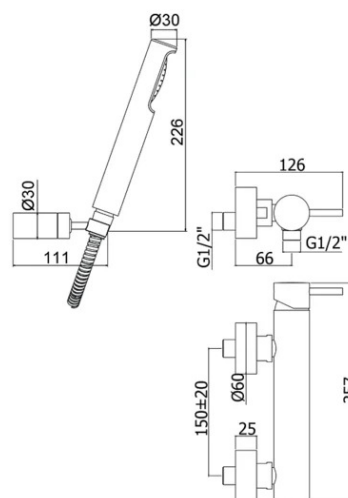

light

DESCRIZIONE | DESCRIPTION

- Miscelatore doccia completo di:
- set 2 eccentrici 1/2"x3/4"G e rosoni
- Shower mixer complete with:
- set of 2 S-wall-unions 1/2"x3/4"G and wall-plates

FINITURE | FINISHES

LIG 168D

- CR- Cromo | Chrome
- BO- Bianco opaco | Matt white
- NO- Nero opaco | Matt black
- HG- Honey gold | Honey gold finish
- HGSP- Honey gold spazzolato | Brushed honey gold finish
- ST- Steel looking | Steel looking finish

LIG 168R

- CR- Cromo | Chrome

ARTICOLO | ARTICLE

LIG 168D..

- con supporto a muro snodato in metallo
- con doccia e flessibile
- with metal joint wall bracket
- with hand-shower and flexible hose

LIG 168..

- senza set doccia
- con attacco inferiore 1/2"G
- without shower set
- with 1/2"G lower connection

LIG 168R..

- rovesciato senza set doccia
- con attacco superiore 3/4"G
- overturned without shower set
- with 3/4"G upper connection