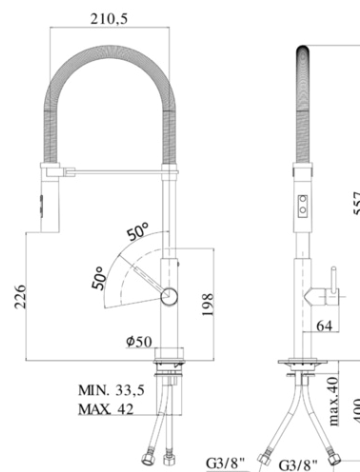

chef

DESCRIZIONE | DESCRIPTION

- Miscelatore lavello monoforo con canna orientabile completo di:
- doccia Minimal (2 getti) in ABS
- supporto doccia con aggancio facilitato con magneti
- set 2 flessibili inox 3/8"G
- One-hole sink mixer with swivelling spout complete with:
- Minimal ABS hand-shower (two spray-functions)
- Hand-shower bracket with magnetic easy rest
- set of 2 stainless steel hoses 3/8"G

ARTICOLO | ARTICLE

CH 179..

- Professional
- Professional

FINITURE | FINISHES

CH 179

CR- Cromo | Chrome

RAPPORTO PROVA PORTATA | FLOW RATE REPORT

	Uscita outlet	Pressione / Pressure (bar)									
		0,5	1	1.5	2	2.5	3	3.5	4	4.5	5
Portata / Flow rate (l / min)	getto normale - normal jet	3.01	4.43	5.41	6.34	7.09	7.77	8.43	9.02	9.59	10.11
	getto pioggia - rain jet	2.72	4	4.93	5.74	6.46	7.07	7.67	8.18	8.67	9.2