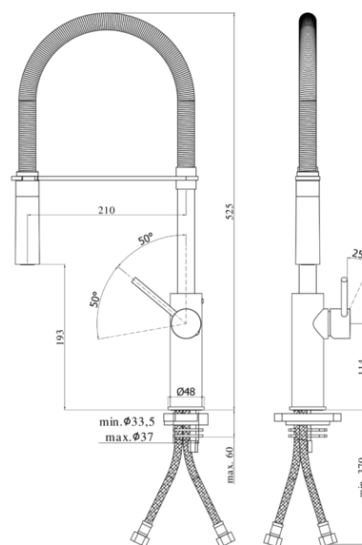

## DESCRIZIONE | DESCRIPTION

- Miscelatoreavello monoforo con canna orientabile completo di:
- doccia Minimal (2 getti) in ABS
- set 2 flessibili inox 3/8"G
- One-hole sink mixer with swivelling spout complete with:
- Minimal ABS hand-shower (two spray-functions)
- set of 2 stainless steel hoses 3/8"G