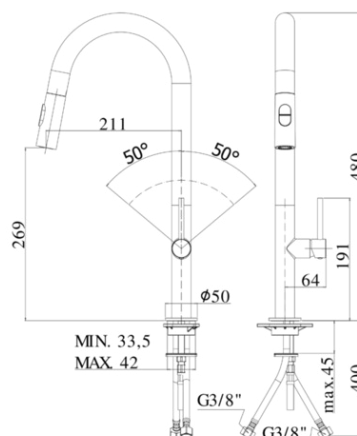

chef

DESCRIZIONE | DESCRIPTION

- Miscelatore lavello monoforo alto con canna orientabile completo di:
 - set 2 flessibili inox 3/8"G
 - flessibile nylon con peso ecologico 1/2"-M10x1 / L.1500mm
- Tall One-hole sink mixer with swivelling spout complete with:
 - set of 2 stainless steel hoses 3/8"G
 - 1/2"-M10x1 / L.1500mm nylon hose with ecological weight

ARTICOLO | ARTICLE

CH 185..

- con doccia estraibile Minimal (2 getti) in ABS
- con canna tubo Ø30mm
- with Minimal (two spray-functions) ABS pull out hand-shower
- with tube spout - Ø30mm

RAPPORTO PROVA PORTATA | FLOW RATE REPORT

	Uscita outlet	Pressione / Pressure (bar)									
		0,5	1	1.5	2	2.5	3	3.5	4	4.5	5
Portata / Flow rate (l / min)	getto normale - normal jet	2.69	3.86	4.8	5.51	6.16	6.79	7.35	7.88	8.4	8.89
	getto pioggia - rain jet	2.6	3.85	4.66	5.45	6.16	6.7	7.3	7.78	8.35	8.86