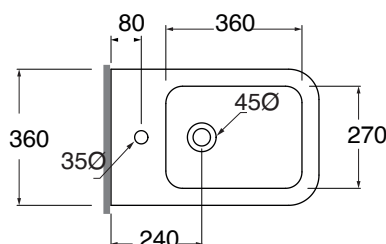

BUBKS000000M

sanitari sospesi/wall hung sanitary wares

codice
code

Bidet Build sospeso monoforo.
Build wall hung bidet 1 tap hole.

bianco lucido/shiny white

BUBKS000000MBI

CM 55x36x32

plf Italy pz. 12 - plf export pcs. 20

kg 20

scala/scale 1:20 dimensioni/dimensions in mm

Ceramica

bianco lucido
shiny white

Complementi/complements:

Piletta automatica con troppo pieno
Automatic waste system with over flow
kg 0,5

Codice
code

PILTR

TECHNICAL SHEET n°: 01	DESIGNER: OFFICINA AZZURRA	CODE: BUBKS000000M
SHEET FORMAT: A4	REVISION: 03	DATE: 16/12/2022
REGULATIONS: CE EN 14528 / EN35 / Dop-15528		
All the measurements respect the tolerances provided by the "AZZURRA QUALITY GUIDELINES".		