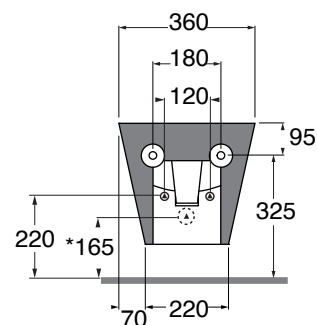

BUBKS000000M

sanitari sospesi/wall hung sanitary wares

codice
code

Bidet Build sospeso monoforo.
Build wall hung bidet 1 tap hole.

bianco lucido/shiny white

BUBKS000000MBI

CM 55x36x32

plf Italy pz. 12 - plf export pcs. 20

kg 20

scala/scale 1:20 dimensioni/dimensions in mm

Ceramica

bianco lucido
shiny white

Complementi/complements:

Piletta automatica con troppo pieno
Automatic waste system with over flow
kg 0,5

Codice
code

PILTR

Codice
code

ISAC

Sifone a scomparsa per bidet sospeso
Concealed siphon for wall-hung bidet

SF/R

kg 0,4

*quota associata al montaggio del sifone a scomparsa SF/R
*measure combined in association with the SF/R hidden siphon

TECHNICAL SHEET n°: 01	DESIGNER: OFFICINA AZZURRA	CODE: BUBKS000000M
SHEET FORMAT: A4	REVISION: 03	DATE: 16/12/2022
REGULATIONS: CE EN 14528 / EN35 / Dop-15528		
All the measurements respect the tolerances provided by the "AZZURRA QUALITY GUIDELINES".		