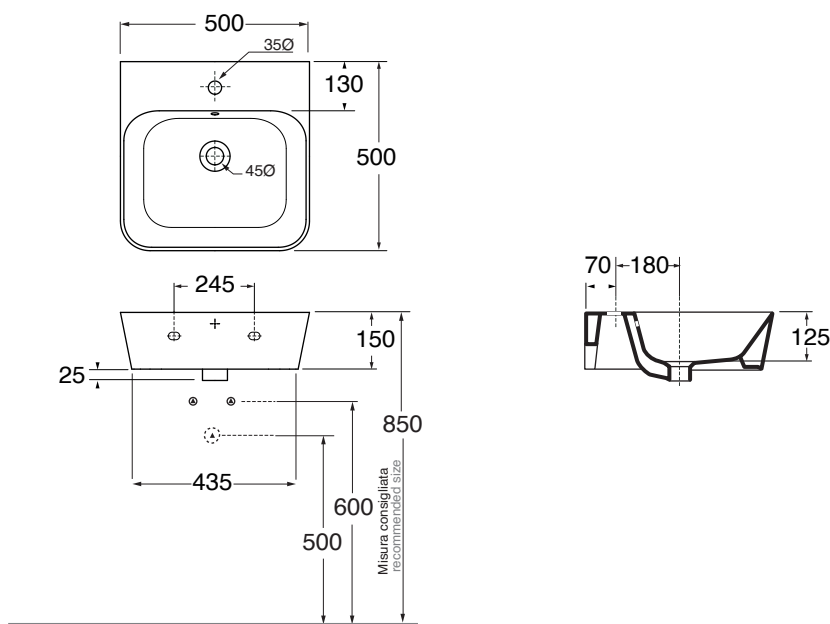

BULP05050TOM

Lavabi/washbasins

codice
code

Lavabo Build 50 sospeso monoforo
Cm 50 wall-hung one-hole washbasin

bianco lucido/shiny white

BULP05050TOMBI

CM 50x50xh15

plt Italy pz. 00- plt export pcs. 00

kg 15,5

scala/scale 1:20 dimensioni/dimensions in mm

Ceramica

bianco lucido
shiny white

Complementi/complements:

Codice
code

Piletta con tappo in ceramica.
Free flow ceramic drain.

kg 0,5

PILCE

Piletta automatica ribassata senza troppo pieno
Flat automatic waste system without over flow

PILA

kg 0,5

Piletta con tappo in ceramica click clack
Click clack free flow ceramic drain

PILCK

kg 0,5

TECHNICAL SHEET n°: 01	DESIGNER: OFFICINA AZZURRA	CODE: BULP05050TOM	Azzurra sanitari in ceramica S.p.a. via Civita Castellana snc 01030 Castel S.Elia (VT) - ITALY Tel. +39.0761 518155 Fax. +39.0761 514560	
SHEET FORMAT: A4	ISO	REVISION: 04	SCALE: 1:20	DATE 16/12/2022
REGULATIONS: CE EN 14688 / EN31 / Dop-14688				
All the measurements respect the tolerances provided by the "AZZURRA QUALITY GUIDELINES".				