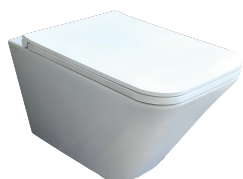

BUVKSPE00000

sanitari sospesi / wall hung sanitary wares

codice
code

Vaso Build sospeso Easy Clean
Build wall hung Easy Clean WC

bianco lucido/shiny white

BUVKSPE00000BI

CM 54x36x35,5

plf Italy pz. 12 - plf export pcs. 20

kg 23

Tecnologie/technologies:

watersaving

easyclean

scala/scale 1:20 dimensioni/dimensions in mm

Ceramica

bianco lucido
shiny white

Complementi/complements:

Codice
code

Codice
code

Kit fissaggio a felle: per vaso e bidet sospesi
"L" fixing kit for wall-hung wc and bidet

KIT 2000 C

Sedile termoidurente con chiusura frizionata
Thermosetting soft close seat cover

bianco lucido/shiny white

BUI 1800/F

Protezione antiurto e acustica
per vaso e bidet sospesi
Shock absorption and acoustic protection
for wall-hung wc and bidet

ISAC

TECHNICAL SHEET n°: 01	DESIGNER: OFFICINA AZZURRA	CODE: BUVKSPE00000	Azzurra sanitari in ceramica S.p.a. via Civita Castellana snc 01030 Castel S.Elia (VT) - ITALY Tel.+39.0761 518155 Fax.+39.0761 514560		
SHEET FORMAT: A4	ISO	REVISION: 03	SCALE: 1:20	DATE: 10/01/2023	
REGULATIONS EN 997 / EN33 / Dop-997*					
All the measurements respect the tolerances provided by the "AZZURRA QUALITY GUIDELINES".					