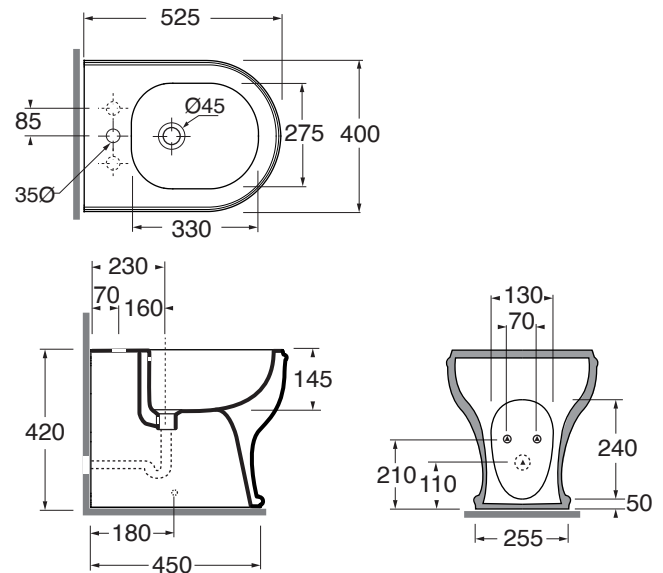

CHBIT000000M

sanitari terra 52/ floor mounted sanitary wares

codice
code

Bidet Charme a terra monoforo.
Charme floor standing bidet 1 tap hole

bianco lucido/shiny white

CHBIT000000MBI

Bidet Charme a terra 3 fori.
Charme 3 tap holes bidet.

bianco lucido/shiny white

CHBIT000000TBI

CM 52x40x42

plt italy pz. 15- plt export pcs. 20

kg 26,5

scala/scale 1:20 dimensioni/dimensions in mm

Ceramica

Complementi/complements:

Codice
code

Piletta automatica con troppo pieno
Automatic waste system with over flow

PILTR

kg 0,5

TECHNICAL SHEET n°: 01	DESIGNER: LAUDANI & ROMANELLI	CODE: CHBIT000000M
SHEET FORMAT: A4	ISO	REVISION: 03 SCALE: 1:20 DATE: 11/11/2022
REGULATIONS: CE EN 14688 / EN35 / Dop-14528		
All the measurements respect the tolerances provided by the "AZZURRA QUALITY GUIDELINES".		