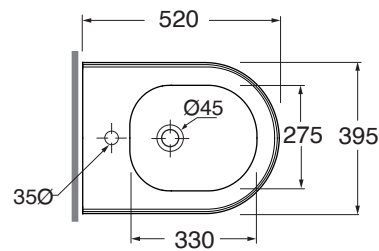

CHBKS000000M sanitari sospesi 52/wall hung sanitary wares

codice
code

Bidet Charme monoforo sospeso.
Charme wall-hung no hole bidet.

bianco lucido/shiny white

CHBKS000000MBI

CM 52x40x35

plt italy pz.12- plt export pcs. 20

kg 21,5

scala/scale 1:20 dimensioni/dimensions in mm

Ceramica

bianco lucido
shiny white

Complementi/complements:

Codice
code

Piletta automatica con troppo pieno
Automatic waste system with over flow

PILTR

kg 0,5

TECHNICAL SHEET n°: 01	DESIGNER: LAUDANI & ROMANELLI	CODE: CHBKS000000M	Azzurra sanitari in ceramica S.p.a. via Civita Castellana snc 01030 Castel S. Elia (VT) - ITALY Tel.+39.0761 518155 Fax.+39.0761 514560	
SHEET FORMAT: A4	ISO	REVISION: 03	SCALE: 1:20	DATE: 11/11/2022
REGULATIONS: CE EN 14688 / EN31 / Dop-14688				
All the measurements respect the tolerances provided by the "AZZURRA QUALITY GUIDELINES".				