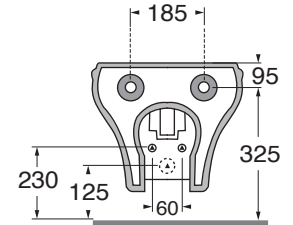

CHBKS000000M sanitari sospesi 52/wall hung sanitary wares

codice
code

Bidet Charme monoforo sospeso.
Charme wall-hung no hole bidet.

bianco lucido/shiny white

CHBKS000000MBI

CM 52x40x35

plt italy pz.12- plt export pcs. 20

kg 21,5

scala/scale 1:20 dimensioni/dimensions in mm

Ceramica

bianco lucido
shiny white

Complementi/complements:

Codice
code

Piletta automatica con troppo pieno
Automatic waste system with over flow

PILTR

kg 0,5

TECHNICAL SHEET n°: 01	DESIGNER: LAUDANI & ROMANELLI	CODE: CHBKS000000M	Azzurra sanitari in ceramica S.p.a. via Civita Castellana snc 01030 Castel S. Elia (VT) - ITALY Tel.+39.0761 518155 Fax.+39.0761 514560	
SHEET FORMAT: A4	ISO	REVISION: 03	SCALE: 1:20	DATE: 11/11/2022
REGULATIONS: CE EN 14688 / EN31 / Dop-14688				
All the measurements respect the tolerances provided by the "AZZURRA QUALITY GUIDELINES".				