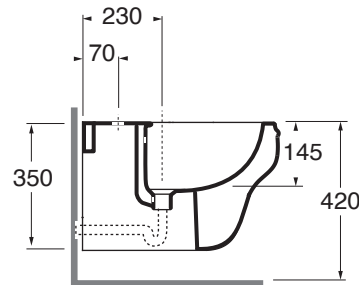

CHBKS000000M sanitari sospesi 52/wall hung sanitary wares

codice
code

Bidet Charme monoforo sospeso.
Charme wall-hung no hole bidet.

bianco lucido/shiny white

CHBKS000000MBI

CM 52x40x35

plt italy pz.12- plt export pcs. 20

kg 21,5

scala/scale 1:20 dimensioni/dimensions in mm

Ceramica

bianco lucido
shiny white

Complementi/complements:

Codice
code

Piletta automatica con troppo pieno
Automatic waste system with over flow

PILTR

kg 0,5

TECHNICAL SHEET n°: 01	DESIGNER: LAUDANI & ROMANELLI	CODE: CHBKS000000M	Azzurra sanitari in ceramica S.p.a. via Civita Castellana snc 01030 Castel S. Elia (VT) - ITALY Tel.+39.0761 518155 Fax.+39.0761 514560	
SHEET FORMAT: A4	ISO	REVISION: 03	SCALE: 1:20	DATE: 11/11/2022
REGULATIONS: CE EN 14688 / EN31 / Dop-14688				
All the measurements respect the tolerances provided by the "AZZURRA QUALITY GUIDELINES".				