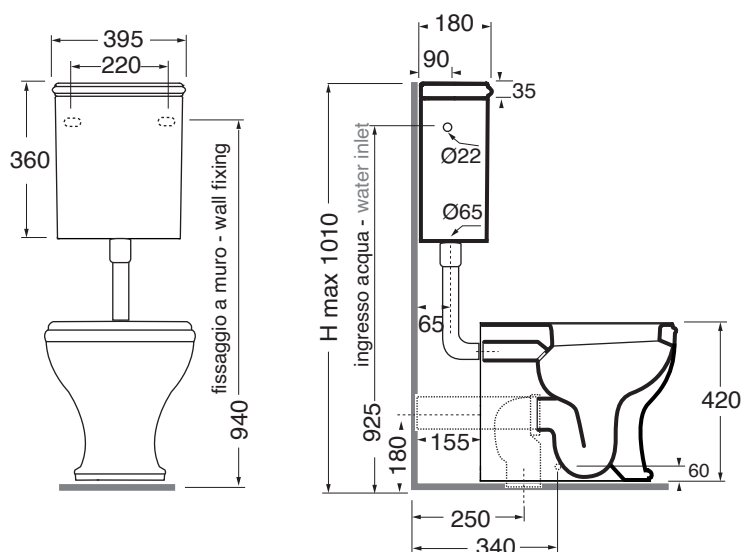

CHCSZA000000 cassetta a zaino e cassetta alta/low-level cistern and high-level cistern

codice  
code

Cassetta a zaino con coperchio.  
Low-level cistern with cover

bianco lucido/shiny white

CHCSZA000000BI

CM 39,5x18x36

plf italy pz. 15 - plf export pcs. 20

kg 13,5

scala/scale 1:20 dimensioni/dimensions in mm

Ceramica

bianco lucido  
shiny white

Complementi/complements:

codice  
code

Batteria di scarico per cassetta a zaino con tubo cromo.  
Flush mechanism for low-level cistern with chromed pipe.

B 1900 CZ

Batteria di scarico per cassetta a zaino con tubo oro.  
Flush mechanism for low-level cistern with gold pipe.

CHA 400/C

TECHNICAL SHEET n°: <b>01</b>	DESIGNER: <b>LAUDANI &amp; ROMANELLI</b>	CODE: <b>CHCSZA000000</b>	Azzurra sanitari in ceramica S.p.a. via Civita Castellana snc 01030 Castel S.Elia (VT) - ITALY Tel.+39.0761 518155 Fax.+39.0761 514560		
SHEET FORMAT: <b>A4</b>	ISO	REVISION: <b>02</b>	SCALE: <b>1:20</b>	DATE: <b>09/07/2019</b>	
REGULATIONS: <b>CE EN 997/ EN33 / Dop-997</b>					
All the measurements respect the tolerances provided by the "AZZURRA QUALITY GUIDELINES".					