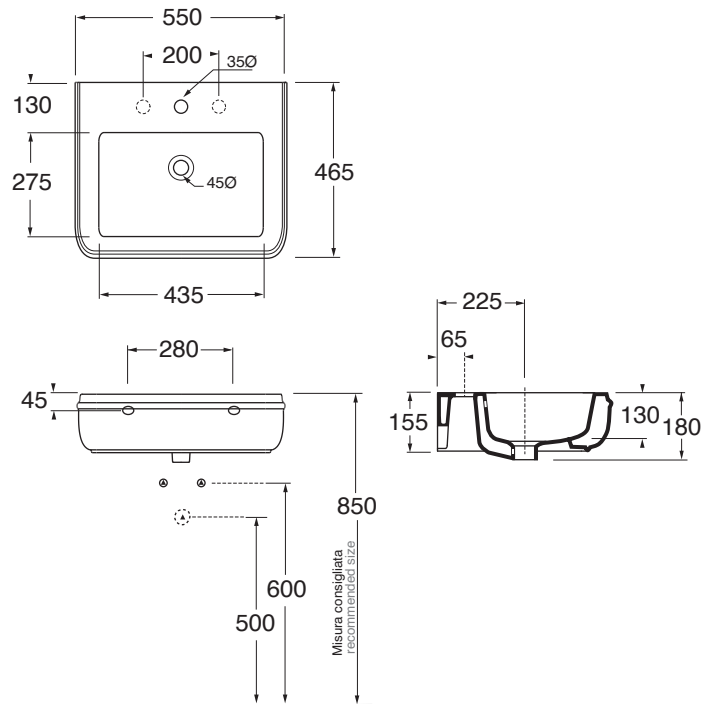

CHLP05546TOM lavabi/washbasins

codice
code

Lavabo Charme appoggio/sospeso mono foro cm 55x46.
Charme washbasin wall-hung/over-counter 1 tap hole cm 55x46.

bianco lucido/shiny white

CHLP05546T0MBI

Lavabo Charme appoggio/sospeso tre fori cm 55x46.
Charme washbasin wall-hung/over-counter 3 tap holes cm 55x46.

bianco lucido/shiny white

CHLP05546T0TBI

CM 56x46,5h18

plt italy pz.30 - plt export pcs.40

kg 16

scala/scale 1:20 dimensioni/dimensions in mm

Ceramica

BI
bianco lucido
shiny white

Complementi/complements:

Codice
code

Piletta automatica con troppo pieno
Automatic waste system with over flow

PILTR

kg 0,5

TECHNICAL SHEET n°: 01	DESIGNER: LAUDANI & ROMANELLI	CODE: CHLP05546T0M CHLP05546T0TBI	Azzurra sanitari in ceramica S.p.a. via Civita Castellana snc 01030 Castel S.Elia (VT) - ITALY Tel.+39.0761 518155 Fax.+39.0761 514560	
SHEET FORMAT: A4	ISO	REVISION: 03	SCALE: 1:20	DATE: 11/11/2022
REGULATIONS: CE EN 14688 / EN31 / Dop-14688				
All the measurements respect the tolerances provided by the "AZZURRA QUALITY GUIDELINES".				