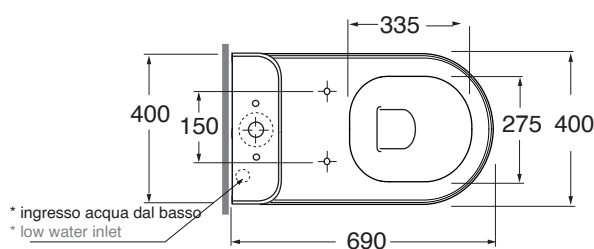

CHVCMP000000 sanitari terra 52/floor mounted sanitary wares
 CHCSMB000000 cassetta monoblocco/ close coupled cistern

codice
code

Vaso Charme monoblocco con scarico a parete filo muro trasformabile a pavimento.
 Charme wall/floor trap close coupled back to wall wc.

bianco lucido/shiny white

CHVCMP000000BI

Cassetta Charme monoblocco.
 Charme close coupled cistern.

bianco lucido/shiny white

CHCSMB000000BI

Cm 69x40x42,5

plt italy pz.9 - plt export pcs. 12

kg 38

* ingresso acqua dal basso
* low water inlet

* ingresso acqua dal basso
* low water inlet

collettore in dotazione
the manifold is included

scala/scale 1:20 dimensioni/dimensions in mm

Ceramica

bianco lucido
shiny white

B 1900 2F/40

TECHNICAL SHEET n°: 01	DESIGNER: LAUDANI & ROMANELLI	CODE: CHVCMP000000BI CHCSMB000000BI
SHEET FORMAT: A4	REVISION: 03	SCALE: 1:20
REGULATIONS: CE EN 997/ EN33 / Dop-997 *	DATE: 11/11/2022	
All the measurements respect the tolerances provided by the "AZZURRA QUALITY GUIDELINES".		