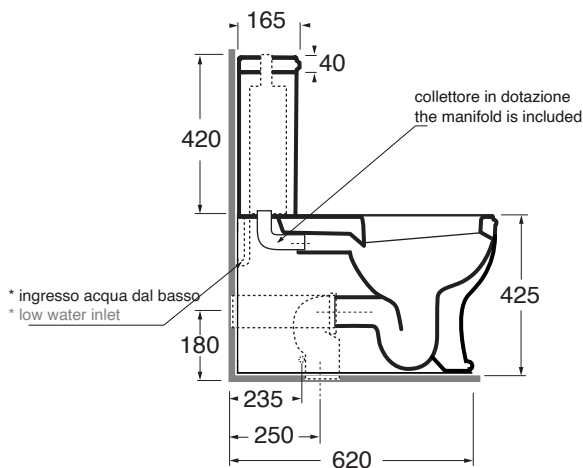

CHVCMP000000 sanitari terra 52/floor mounted sanitary wares
 CHCSMB000000 cassetta monoblocco/ close coupled cistern

codice
code

Vaso Charme monoblocco con scarico a parete filo muro trasformabile a pavimento.
 Charme wall/floor trap close coupled back to wall wc.

bianco lucido/shiny white

CHVCMP000000BI

Cassetta Charme monoblocco.
 Charme close coupled cistern.

bianco lucido/shiny white

CHCSMB000000BI

Cm 69x40x42,5

plt italy pz.9 - plt export pcs. 12

kg 38

* ingresso acqua dal basso
* low water inlet

* ingresso acqua dal basso
* low water inlet

collettore in dotazione
the manifold is included

scala/scale 1:20 dimensioni/dimensions in mm

Ceramica

bianco lucido
shiny white

B 1900 2F/40

TECHNICAL SHEET n°: 01	DESIGNER: LAUDANI & ROMANELLI	CODE: CHVCMP000000BI CHCSMB000000BI
SHEET FORMAT: A4	REVISION: 03	SCALE: 1:20
REGULATIONS: CE EN 997/ EN33 / Dop-997 *	DATE: 11/11/2022	
All the measurements respect the tolerances provided by the "AZZURRA QUALITY GUIDELINES".		