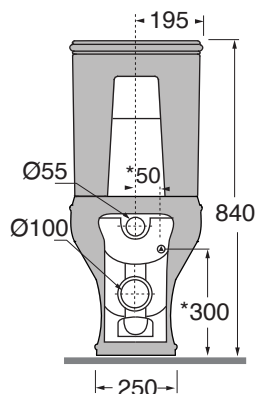

CHVCMP000000 sanitari terra 52/floor mounted sanitary wares
 CHCSMB000000 cassetta monoblocco/ close coupled cistern

codice
code

Vaso Charme monoblocco con scarico a parete filo muro trasformabile a pavimento.
 Charme wall/floor trap close coupled back to wall wc.

bianco lucido/shiny white

CHVCMP000000BI

Cassetta Charme monoblocco.
 Charme close coupled cistern.

bianco lucido/shiny white

CHCSMB000000BI

Cm 69x40x42,5

plt italy pz.9 - plt export pcs. 12

kg 38

* ingresso acqua dal basso
* low water inlet

* ingresso acqua dal basso
* low water inlet

collettore in dotazione
the manifold is included

scala/scale 1:20 dimensioni/dimensions in mm

Ceramica

bianco lucido
shiny white

B 1900 2F/40

TECHNICAL SHEET n°: 01	DESIGNER: LAUDANI & ROMANELLI	CODE: CHVCMP000000BI CHCSMB000000BI
SHEET FORMAT: A4	REVISION: 03	SCALE: 1:20
REGULATIONS: CE EN 997/ EN33 / Dop-997 *	DATE: 11/11/2022	
All the measurements respect the tolerances provided by the "AZZURRA QUALITY GUIDELINES".		