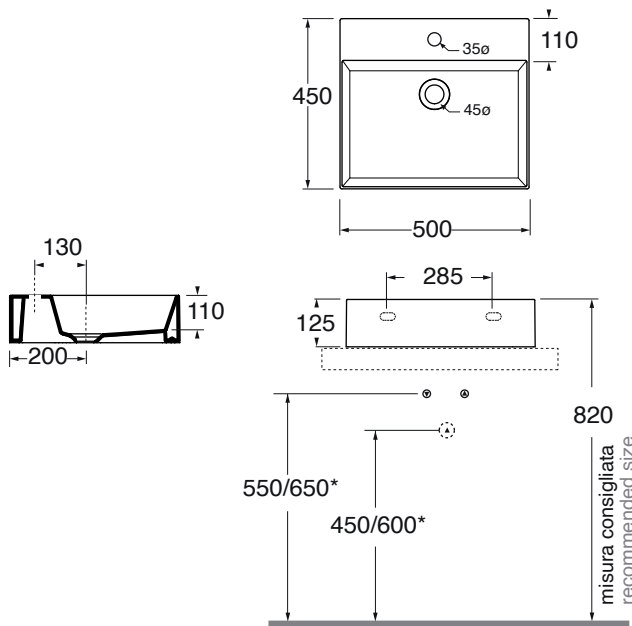

ELEGANCE squared

AZZURRA®

ELLP050450QM

lavabi/ washbasin

codice
code

Lavabo SQUARED cm 50x45 da appoggio/sospeso monoforo.
Squared cm 50x45 over counter/wall-hung 1 tap hole washbasin.

bianco lucido/shiny white

ELLP050450QMBI

finiture COLORS 1250° /COLORS 1250° finishing

ELLP050450QM

(Specificare il colore al momento dell'ordine/Specify the color when ordering)

ELLP050450QM... CA/CE/CT...

finiture SHINE/ SHINE finishing

ELLP050450QM

(Specificare il colore al momento dell'ordine/ Specify the color when ordering)

ELLP050450QM... PS/SA/SS...

finiture LUXURY/LUXURY finishing

ELLP050450QM

(Specificare il colore al momento dell'ordine/Specify the color when ordering)

ELLP050450QM... OG/PL/OR...

CM 50x45XH12,5

plt Italy pz. 24 - plt export pcs. 50

kg 15