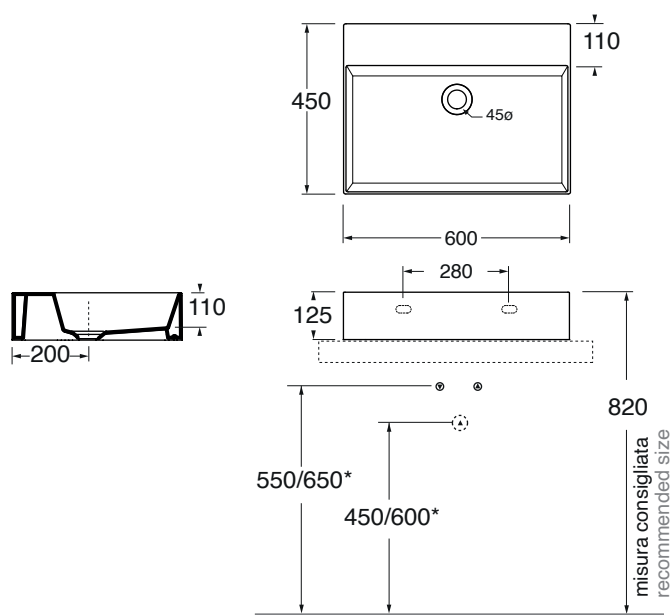

ELLP060450Q0

lavabi/ washbasin

codice
code

Lavabo SQUARED cm 60x45 da appoggio/sospeso senza foro.
Squared cm 60x45 over counter/wall-hung no hole washbasin.

bianco lucido/shiny white

ELLP060450Q0BI

finiture COLORS 1250° /COLORS 1250° finishing

ELLP060450Q0

(Specificare il colore al momento dell'ordine/Specify the color when ordering)

ELLP060450Q0... CA/CE/CT...

finiture SHINE/ SHINE finishing

ELLP060450Q0

(Specificare il colore al momento dell'ordine/ Specify the color when ordering)

ELLP060450Q0... PS/SA/SS...

finiture LUXURY/LUXURY finishing

ELLP060450Q0

(Specificare il colore al momento dell'ordine/Specify the color when ordering)

ELLP060450Q0... OG/PL/OR...

CM 60x45XH12,5

plt Italy pz. 20 - plt export pcs. 40

kg 17

* 600/650: misura per istallazione mobili CROMA e SQUARED
* 600/650: heights for CROMA and SQUARED furniture installation

scala/scale 1:20 dimensioni/dimensions in mm

Gamma di colori disponibile per lavabo e pilette in ceramica

Color range available for washbasins and ceramic drain cap

Ceramica

BI
bianco lucido
shiny white

COLORS 1250°

LUXURY

SHINE

Complementi/complements:

Codice
code

Piletta con tappo in ceramica disponibile in tutti i colori:
COLORS 1250° / SHINE / LUXURY .
Specificare il colore al momento dell'ordine.
Incremento di prezzo + 50%.

Free flow ceramic drain available in all colors:
COLORS 1250° / SHINE .
Specify the color when ordering.
Price has to be 50% increased.

PILCE

kg 0,5

Piletta automatica ribassata senza troppo pieno
Flat automatic waste system without over flow

PILA

kg 0,5

Piletta con tappo in ceramica click clack
Click clack free flow ceramic drain

PILCK

kg 0,5

TECHNICAL SHEET n°: 01	DESIGNER: OFFICINA AZZURRA	CODE: ELLP060450Q0	Azzurra sanitari in ceramica S.p.a. via Civita Castellana snc 01030 Castel S.Elia (VT) - ITALY Tel.+39.0761 518155 Fax.+39.0761 514560		
SHEET FORMAT: A4	ISO	REVISION: 05	SCALE: 1:20	DATE: 23/02/2023	
REGULATIONS: CE EN 14688 / EN31 / Dop-14688					
All the measurements respect the tolerances provided by the "AZZURRA QUALITY GUIDELINES".					

* Regulations here shown are exclusively referred to ceramic items