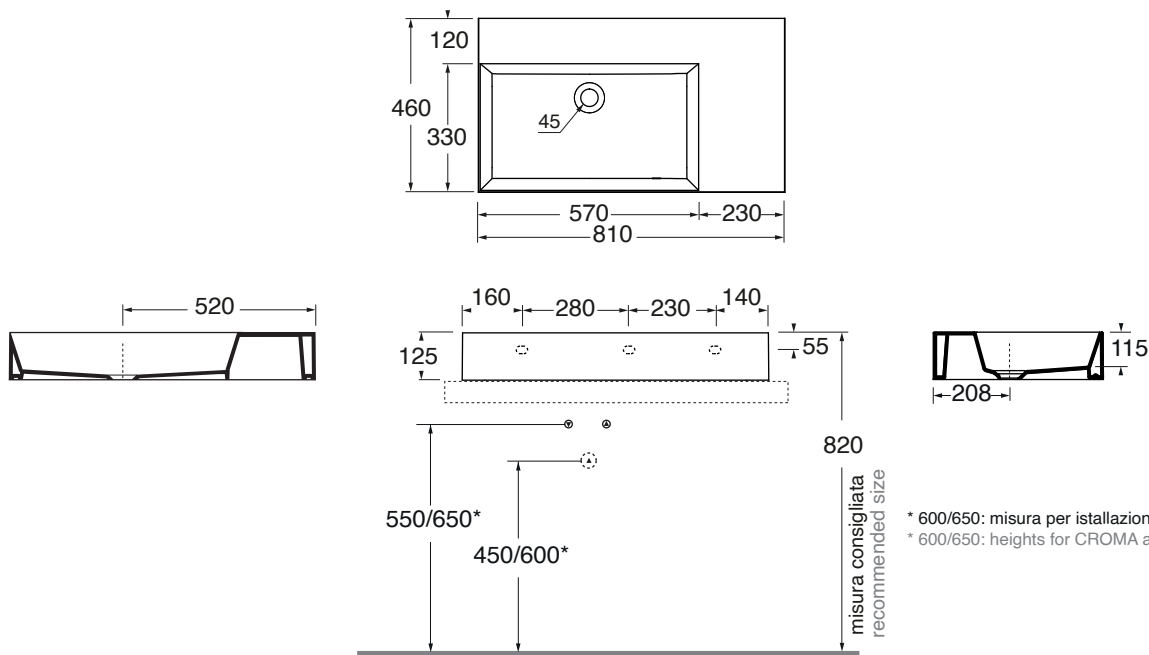

ELLP06545RQ0... OG/PL/OR...

CM 81x46XH12,5

plt Italy pz. 14 - plt export pcs. 28

kg 21,5

* 600/650: misura per installazione mobili CROMA e SQUARED
* 600/650: heights for CROMA and SQUARED furniture installation

scala/scale 1:20 dimensioni/dimensions in mm

Gamma di colori disponibile per lavabo e pilette in ceramica

Color range available for washbasins and ceramic drain cap

Ceramica

BI
bianco lucido
shiny white

LUXURY