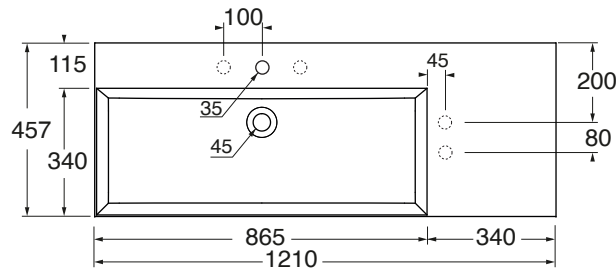

ELEGANCE squared

AZZURRA®

ELLP12246RQM

lavabi/ washbasin

codice
code

Lavabo SQUARED cm 122x46 DX da appoggio/sospeso monoforo.
Squared cm 122x46 RIGHT over counter/wall-hung 1 tap hole washbasin.

bianco lucido/shiny white

ELLP12246RQMBI

CM 122x45XH12,5

plt Italy pz. 10 - plt export pcs. 17

kg 31

scala/scale 1:20 dimensioni/dimensions in mm

Ceramica

Complementi/complements:

Codice
code