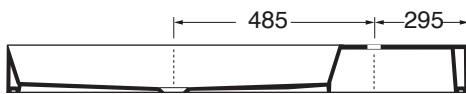

ELEGANCE squared

AZZURRA®

ELLP12246RQM

lavabi/ washbasin

codice
code

Lavabo SQUARED cm 122x46 DX da appoggio/sospeso monoforo.
Squared cm 122x46 RIGHT over counter/wall-hung 1 tap hole washbasin.

bianco lucido/shiny white

ELLP12246RQMBI

CM 122x45XH12,5

plt Italy pz. 10 - plt export pcs. 17

kg 31

scala/scale 1:20 dimensioni/dimensions in mm

Ceramica

Complementi/complements:

Codice
code