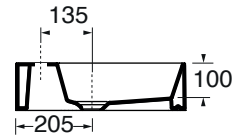

ELEGANCE squared

AZZURRA®

ELLP12246RQM

lavabi/ washbasin

codice
code

Lavabo SQUARED cm 122x46 DX da appoggio/sospeso monoforo.
Squared cm 122x46 RIGHT over counter/wall-hung 1 tap hole washbasin.

bianco lucido/shiny white

ELLP12246RQMBI

CM 122x45XH12,5

plt Italy pz. 10 - plt export pcs. 17

kg 31

scala/scale 1:20 dimensioni/dimensions in mm

Ceramica

Complementi/complements:

Codice
code