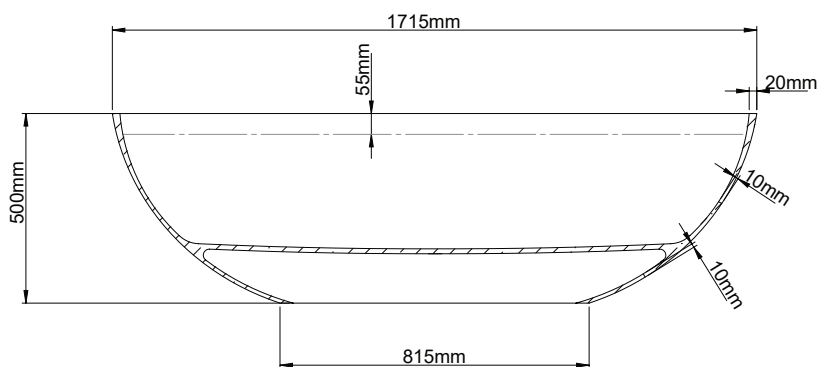

JEE-O amsterdam bath

Article code:

SBM060

● White DADOquartz

Material:

DADOquartz - Scratch & abrasion resistant

Overflow:

with integrated overflow

Waste diameter:

50mm

Dimensions:

L 171.5 x W 75 x H 50 cm

Bathtub rim:

2 cm

Net weight:

80kg

Water capacity:

250L

Note: cast products are subject to size variation of +/- 5 %

Dimension package:

L 180 x W 100 x H 70 cm

Package weight:

50kg

UV stability:

6 / BSEN438

25 year warranty - The general conditions can be found on our website: www.jee-o.com/downloads

HS code:

68109900

European Standard:

NEN-EN 14516-2015