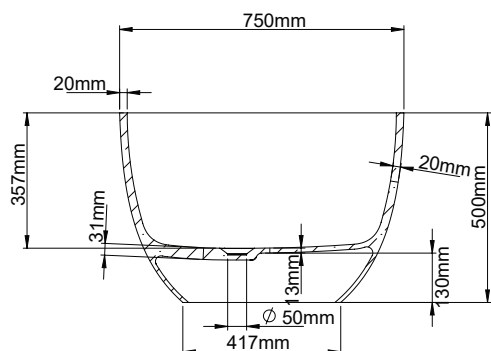

JEE-O amsterdam bath

Article code:

SBM060

● White DADOquartz

Material:

DADOquartz - Scratch & abrasion resistant

Overflow:

with integrated overflow

Waste diameter:

50mm

Dimensions:

L 171.5 x W 75 x H 50 cm

Bathtub rim:

2 cm

Net weight:

80kg

Water capacity:

250L

Note: cast products are subject to size variation of +/- 5 %

Dimension package:

L 180 x W 100 x H 70 cm

Package weight:

50kg

UV stability:

6 / BSEN438

25 year warranty - The general conditions can be found on our website: www.jee-o.com/downloads

HS code:

68109900

European Standard:

NEN-EN 14516-2015