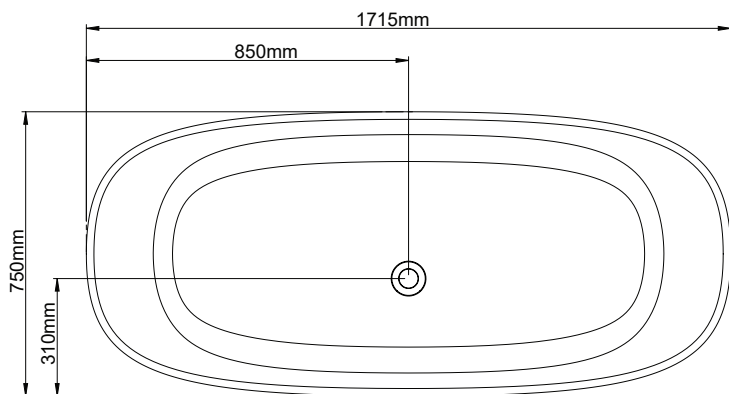

# JEE-O amsterdam bath

Article code:

**SBM060**

● White DADOquartz

Material:

DADOquartz - Scratch & abrasion resistant

Overflow:

with integrated overflow

Waste diameter:

50mm

Dimensions:

L 171.5 x W 75 x H 50 cm

Bathtub rim:

2 cm

Net weight:

80kg

Water capacity:

250L

Note: cast products are subject to size variation of +/- 5 %

Dimension package:

L 180 x W 100 x H 70 cm

Package weight:

50kg

UV stability: