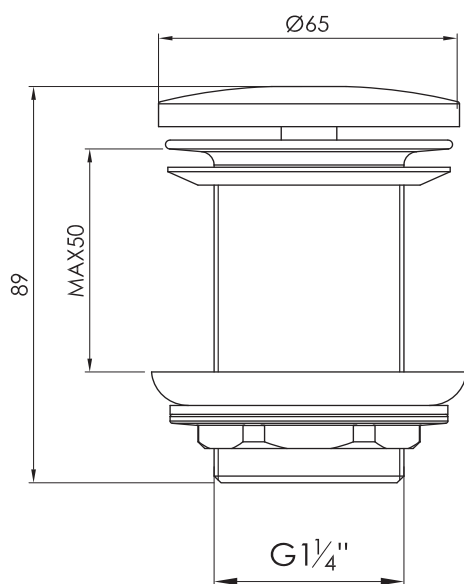

JEE-O basin plug (not lockable)

Article code:

- 001-0010 Brushed
- 001-0011 Polished
- 001-0013 Structured black
- 001-0014 PVD coated bronze
- 001-0015 PVD coated gold matt
- 001-0016 PVD coated gun metal
- 001-0017 White

Material:

Stainless Steel r304

Cleaning instructions:

download JEE-O shower and taps manual on our website: www.jee-o.com

Cleaning:

JEE-O protect

Connection:

G 1 1/4"

Dimension package:

L 10 x W 7 x H 7 cm

Total weight:

0.3 kg

Package weight:

0.02 kg

7 year warranty - The general conditions can be found on our website: www.jee-o.com/downloads

HS code: 84818011900