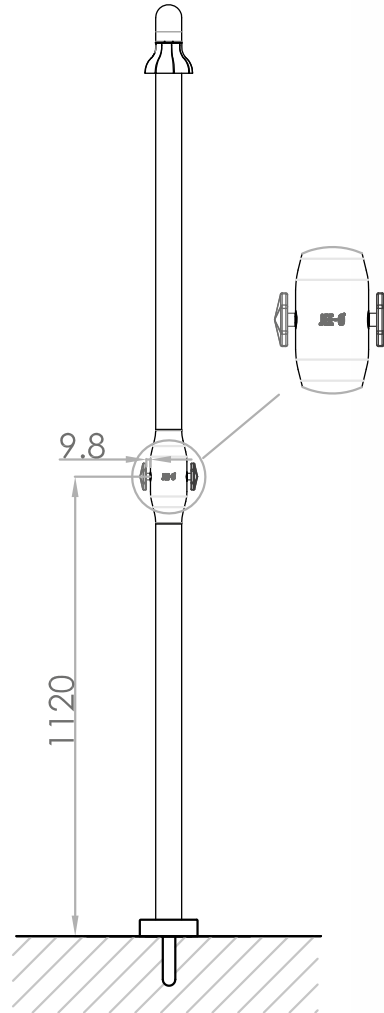

JEE-O bloom shower 01

Article code:

600-6106

Material:

● PVD coated gun metal
Stainless Steel r304

Cleaning instructions:

download JEE-O shower and taps manual on our website: www.jee-o.com

Cartridges:

JEE-O ceramic valve HOT & valve COLD (set of 2)
item code 005-0404

Flow at water of 38°C:

11l p/m at 3Bar pressure

Pressure:

Recommended working pressure 3Bar

Connection:

2 x G 1/2" (Ø15mm / 0.6")
nylon^(out)/epdm⁽ⁱⁿ⁾ flexhose
with brass swivel
British Standard Pipe (BSP)

Thread:

Dimension package:

L155 x W60 x H21 cm

Total weight:

13 kg

Package weight:

2.0 kg

Placing on a water-tight floor