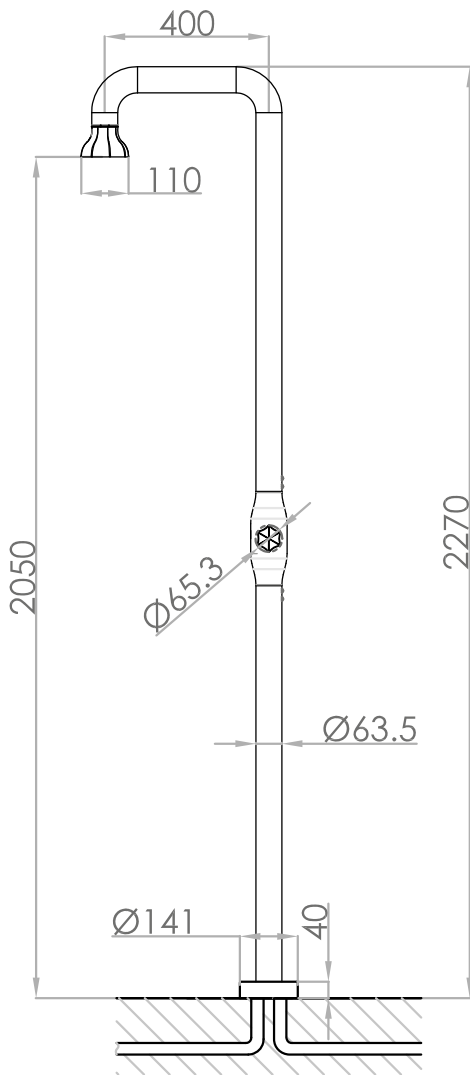

JEE-O bloom shower 01

Article code:

600-6106

Material:

● PVD coated gun metal
Stainless Steel r304

Cleaning instructions:

download JEE-O shower and taps manual on our website: www.jee-o.com

Cartridges:

JEE-O ceramic valve HOT & valve COLD (set of 2)
item code 005-0404

Flow at water of 38°C:

11l p/m at 3Bar pressure

Pressure:

Recommended working pressure 3Bar

Connection:

2 x G 1/2" (Ø15mm / 0.6")
nylon^(out)/epdm⁽ⁱⁿ⁾ flexhose
with brass swivel
British Standard Pipe (BSP)

Thread:

Dimension package:

L155 x W60 x H21 cm

Total weight:

13 kg

Package weight:

2.0 kg

Placing on a water-tight floor