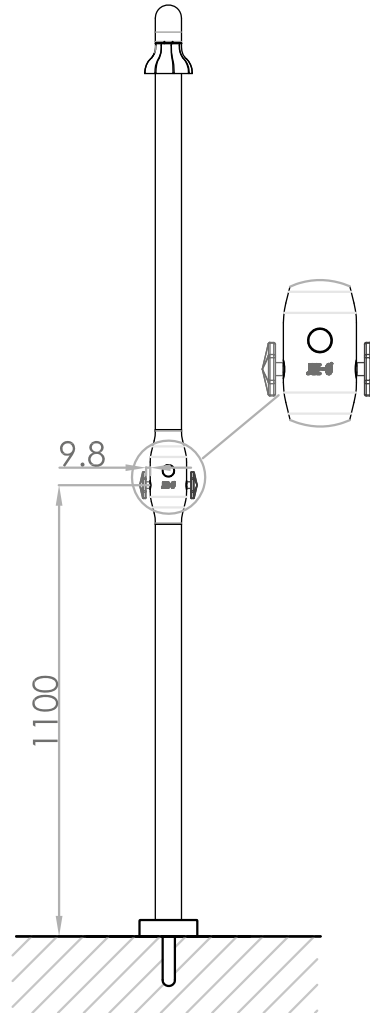

JEE-O bloom shower 02

Article code:	600-6216	Connection:	2 x G 1/2" (Ø15mm / 0.6") nylon ^(out) /epdm ⁽ⁱⁿ⁾ flexhose with brass swivel British Standard Pipe (BSP)
Material:	● PVD coated gun metal Stainless Steel r304	Thread:	
Cleaning instructions:	download JEE-O shower and taps manual on our website: www.jee-o.com	Dimension package:	L155 x W60 x H21 cm
Cartridges:	JEE-O ceramic diverter mechanism, item code 005-0302 and JEE-O ceramic valve HOT & valve COLD (set of 2) item code 005-0404	Total weight:	13 kg
Flow at water of 38°C:	10l p/m at 3Bar pressure	Package weight:	2.0 kg
Pressure:	Recommended working pressure 3Bar	Placing on a water-tight floor	
Flexhose:	150 cm length	2 year warranty	