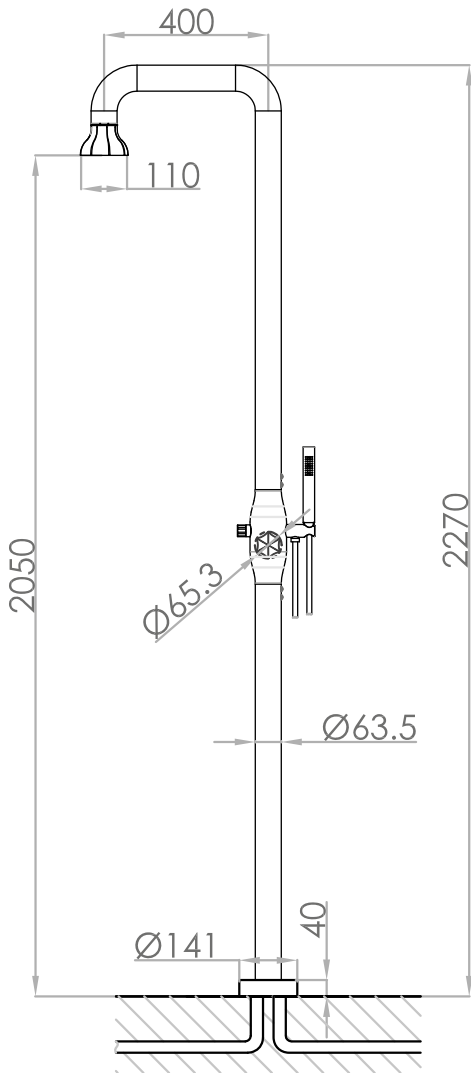

JEE-O bloom shower 02

Article code:	600-6216	Connection:	2 x G 1/2" (Ø15mm / 0.6") nylon ^(out) /epdm ⁽ⁱⁿ⁾ flexhose with brass swivel British Standard Pipe (BSP)
Material:	● PVD coated gun metal Stainless Steel r304	Thread:	
Cleaning instructions:	download JEE-O shower and taps manual on our website: www.jee-o.com	Dimension package:	L155 x W60 x H21 cm
Cartridges:	JEE-O ceramic diverter mechanism, item code 005-0302 and JEE-O ceramic valve HOT & valve COLD (set of 2) item code 005-0404	Total weight:	13 kg
Flow at water of 38°C:	10l p/m at 3Bar pressure	Package weight:	2.0 kg
Pressure:	Recommended working pressure 3Bar	Placing on a water-tight floor	
Flexhose:	150 cm length	2 year warranty	