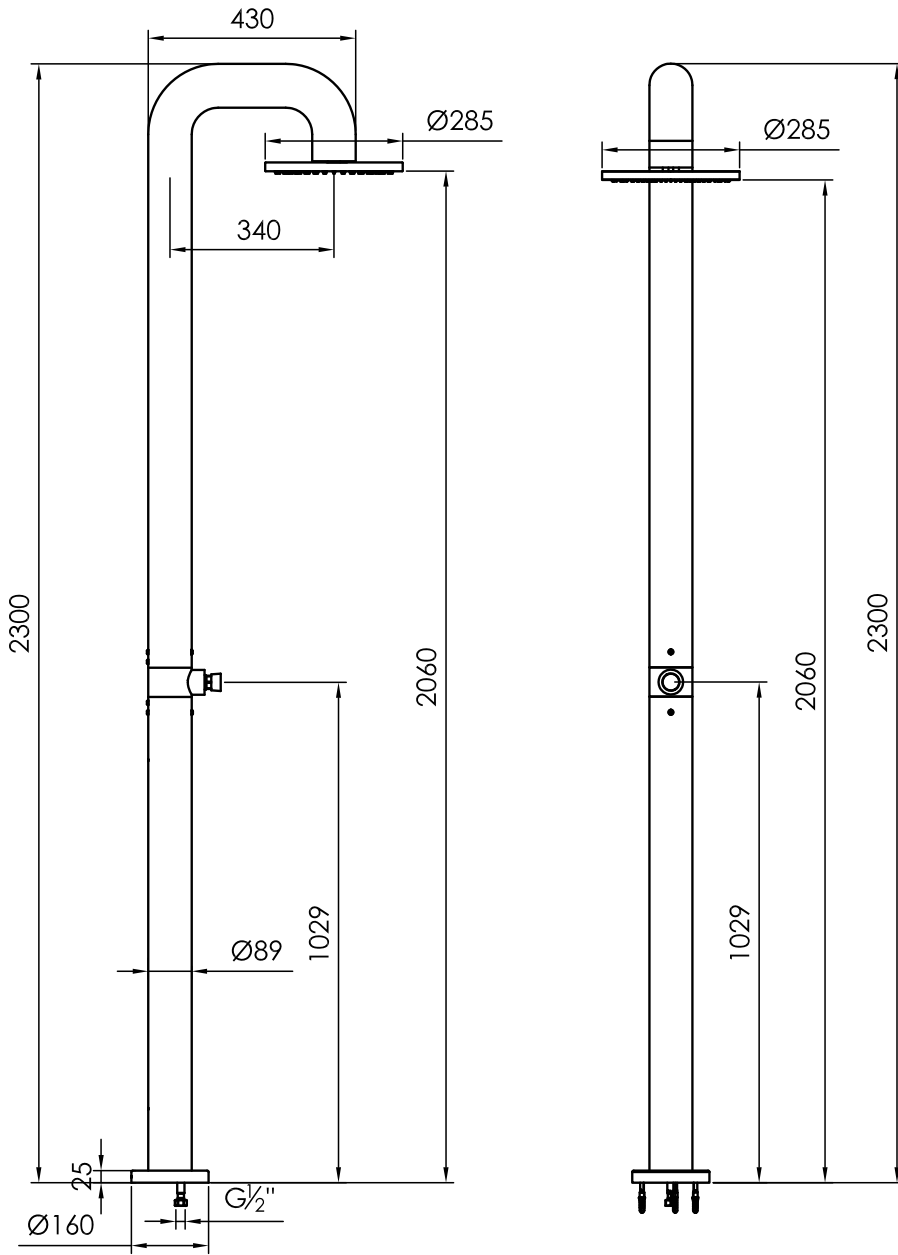

JEE-O fatline shower push

push button
approx. 15-20
sec. waterflow

Article code:	200-6500	Connection:	G 1/2" (Ø15mm / 0.6") nylon ^(out) /epdm ⁽ⁱⁿ⁾ flexhose with brass swivel British Standard Pipe (BSP)
Material:	Brushed Stainless Steel r316	Thread:	
Cleaning instructions:	download JEE-O shower and taps manual on our website: www.jee-o.com	Dimension package:	L 158 x W 18 W 54 x H 21 cm
Cartridge:	JEE-O ceramic stop valve with on/off spindle, item code 005-0301	Total weight:	14.5 kg
Flow at water of 38°C:	12l p/m at 3Bar pressure	Package weight:	2.0 kg
Flow duration:	15-20 seconds	Placing on a water-tight floor	
Pressure:	Recommended working pressure 3Bar	7 year warranty - The general conditions can be found on our website: www.jee-o.com/downloads	
Note:	Use of the JEE-O wall bracket (201-6000) is recommended with this model.	HS code: 84818011900	
		Approvals:	SLS BS EN 817, SS 375, AS/NZS 4020, BS EN