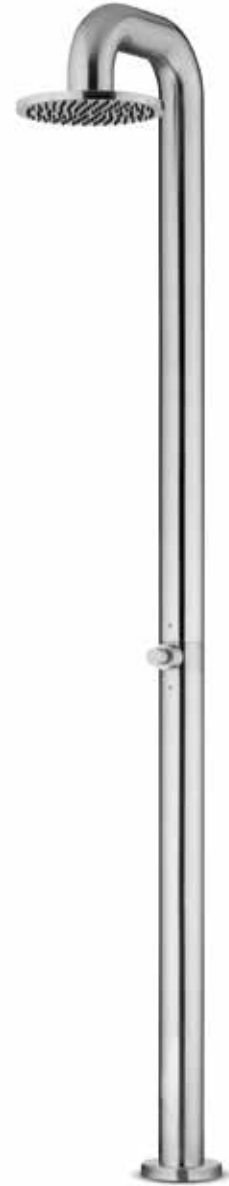

JEE-O fatline shower push

push button
approx. 15-20
sec. waterflow

Article code:	200-6500	Connection:	G 1/2" (Ø15mm / 0.6") nylon ^(out) /epdm ⁽ⁱⁿ⁾ flexhose with brass swivel British Standard Pipe (BSP)
Material:	Brushed Stainless Steel r316	Thread:	
Cleaning instructions:	download JEE-O shower and taps manual on our website: www.jee-o.com	Dimension package:	L 158 x W 18 W 54 x H 21 cm
Cartridge:	JEE-O ceramic stop valve with on/off spindle, item code 005-0301	Total weight:	14.5 kg
Flow at water of 38°C:	12l p/m at 3Bar pressure	Package weight:	2.0 kg
Flow duration:	15-20 seconds	Placing on a water-tight floor	
Pressure:	Recommended working pressure 3Bar	7 year warranty - The general conditions can be found on our website: www.jee-o.com/downloads	
Note:	Use of the JEE-O wall bracket (201-6000) is recommended with this model.	HS code: 84818011900	
		Approvals:	SLS BS EN 817, SS 375, AS/NZS 4020, BS EN