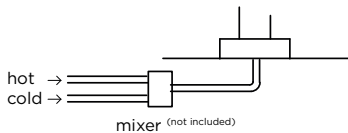

JEE-O fatline shower push

push button
approx. 15-20
sec. waterflow

Article code:	200-6500	Connection:	G 1/2" (Ø15mm / 0.6") nylon ^(out) /epdm ⁽ⁱⁿ⁾ flexhose with brass swivel British Standard Pipe (BSP)
Material:	Brushed Stainless Steel r316	Thread:	
Cleaning instructions:	download JEE-O shower and taps manual on our website: www.jee-o.com	Dimension package:	L 158 x W 18 W 54 x H 21 cm
Cartridge:	JEE-O ceramic stop valve with on/off spindle, item code 005-0301	Total weight:	14.5 kg
Flow at water of 38°C:	12l p/m at 3Bar pressure	Package weight:	2.0 kg
Flow duration:	15-20 seconds	Placing on a water-tight floor	
Pressure:	Recommended working pressure 3Bar	7 year warranty - The general conditions can be found on our website: www.jee-o.com/downloads	
Note:	Use of the JEE-O wall bracket (201-6000) is recommended with this model.	HS code: 84818011900	
		Approvals:	SLS BS EN 817, SS 375, AS/NZS 4020, BS EN