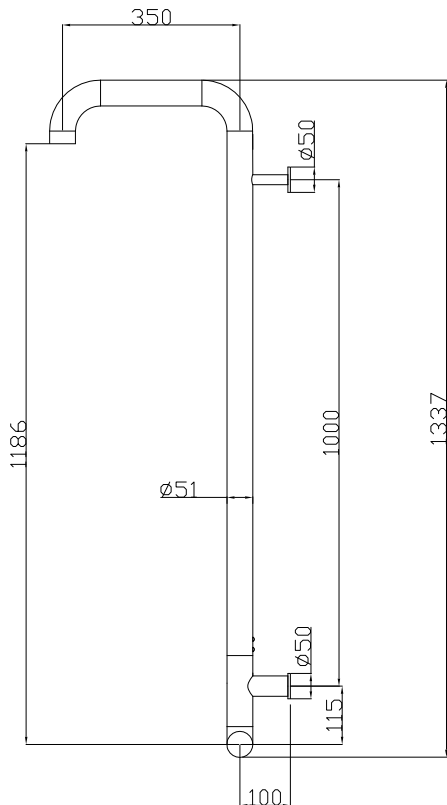

JEE-O flow wall shower mixer

turn right shower

middle off

turn left handshower

Article code:

500-6910

Brushed

Material:

Stainless Steel r304

Cleaning instructions:

download JEE-O shower and taps manual on our website: www.jee-o.com

Cartridge:

Kerox ceramic mixing mechanism (progressive) item code 005-0203

Flow at water of 38°C:

11L p/m at 3Bar pressure

Pressure:

Recommended working pressure 3Bar

Connection:

Thread:

2 x G 1/2" (ø15mm / 0.6")
British Standard Pipe (BSP)

Dimension package:

Total weight:

Package weight:

L 160 x W 57 x H 21 cm

9.8 kg

2.8 kg

7 year warranty - The general conditions can be found on our website: www.jee-o.com/downloads

HS code:

84818011900

Approvals: