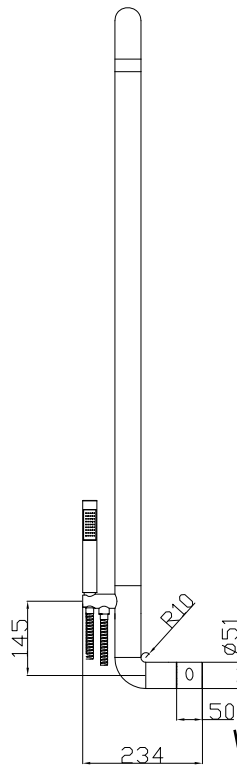

JEE-O flow wall shower mixer

turn right shower

middle off

turn left handshower

Article code:

500-6910

Brushed

Material:

Stainless Steel r304

Cleaning instructions:

download JEE-O shower and taps manual on our website: www.jee-o.com

Cartridge:

Kerox ceramic mixing mechanism (progressive) item code 005-0203

Flow at water of 38°C:

11L p/m at 3Bar pressure

Pressure:

Recommended working pressure 3Bar

Connection:

Thread:

2 x G 1/2" (ø15mm / 0.6")
British Standard Pipe (BSP)

Dimension package:

Total weight:

Package weight:

L 160 x W 57 x H 21 cm

9.8 kg

2.8 kg

7 year warranty - The general conditions can be found on our website: www.jee-o.com/downloads

HS code:

84818011900

Approvals: