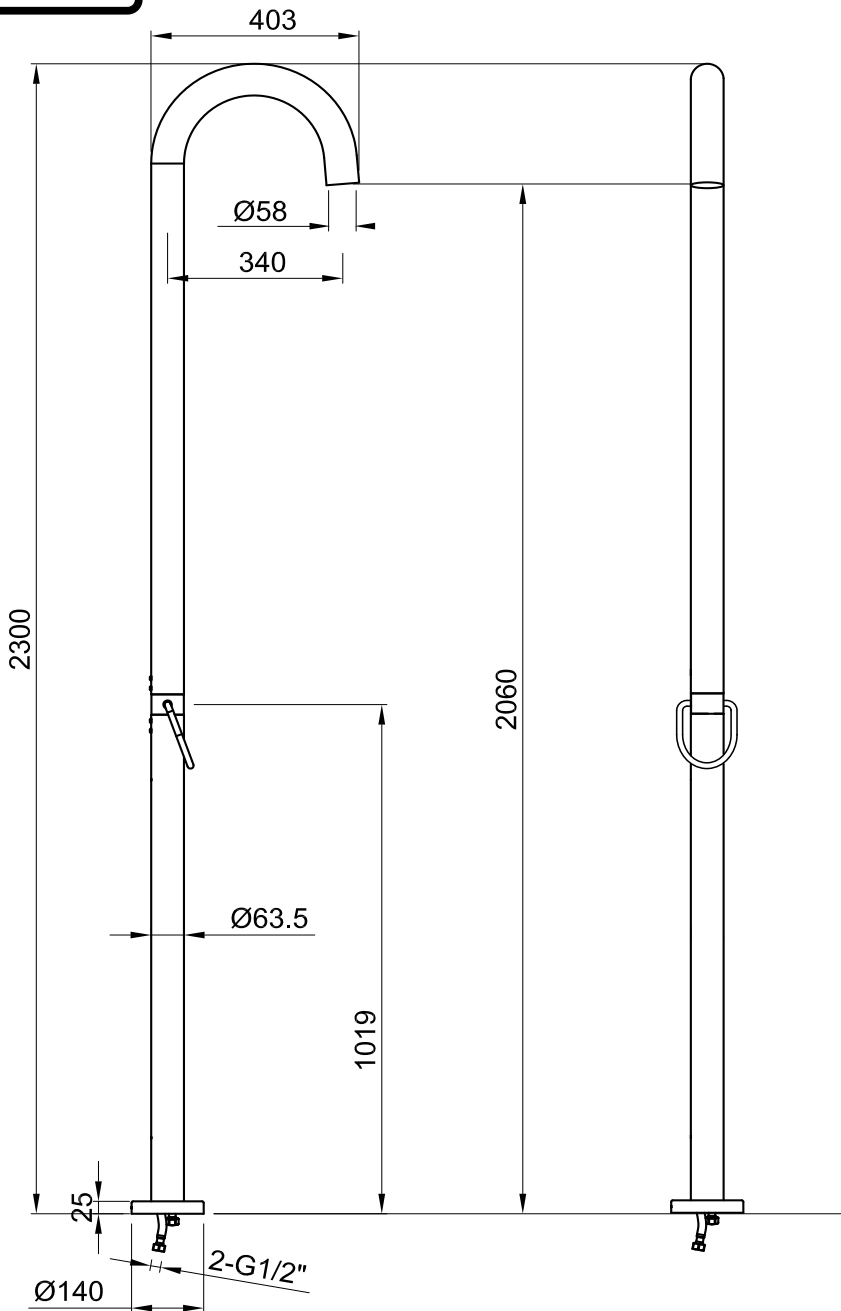

JEE-O original shower 01

original interchangeable showerhead 58 and 150 included

Article code: 100-6100
 Material: Brushed stainless steel
 Material: Stainless Steel r316
 Cleaning instructions: download JEE-O shower and taps manual on our website: www.jee-o.com
 Cartridge: Kerox ceramic mixing mechanism (35mm), item code 005-0101
 Interchangeable shower heads: Ø58mm/43 nozzles, item code 101-6120
 Ø150mm/100 nozzles, item code 101-6140
 Flow at water of 38°C: 12l p/m at 3Bar pressure
 Pressure: Recommended working pressure 3Bar

Connection: 2 x G 1/2" (Ø15mm / 0.6") nylon^(out)/epdm⁽ⁱⁿ⁾ flexhose with stainless steel swivel British Standard Pipe (BSP)
 Thread:
 Dimension package: L 159 x W 27 W 66 x H 19 cm
 Total weight: 12,5 kg
 Package weight: 3,2 kg
 Placing on a water-tight floor
 7 year warranty - The general conditions can be found on our website: www.jee-o.com/downloads
 HS code: 84818011900
 Approvals: SLS BS EN 817, SS 375, AS/NZS 4020, BS EN