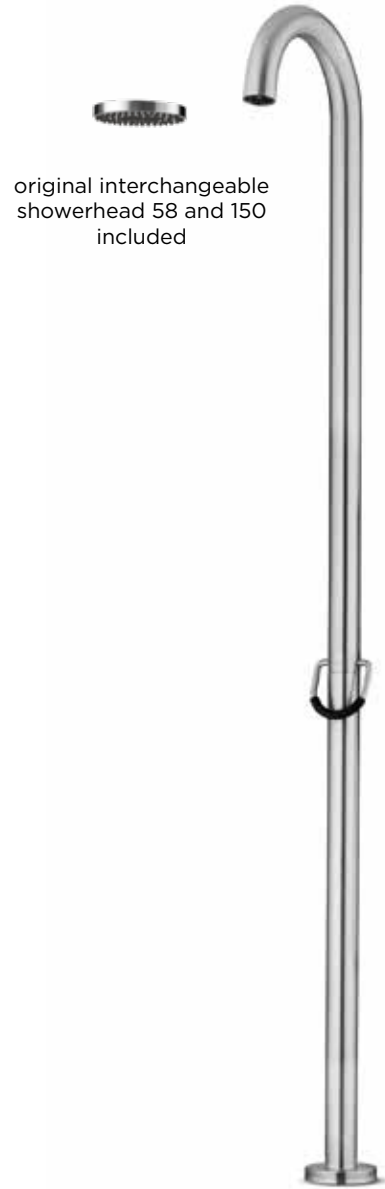

JEE-O original shower 01

original interchangeable showerhead 58 and 150 included

Article code: 100-6100
 Material: Brushed stainless steel
 Material: Stainless Steel r316
 Cleaning instructions: download JEE-O shower and taps manual on our website: www.jee-o.com
 Cartridge: Kerox ceramic mixing mechanism (35mm), item code 005-0101
 Interchangeable shower heads: Ø58mm/43 nozzles, item code 101-6120
 Ø150mm/100 nozzles, item code 101-6140
 Flow at water of 38°C: 12l p/m at 3Bar pressure
 Pressure: Recommended working pressure 3Bar

Connection: 2 x G 1/2" (Ø15mm / 0.6") nylon^(out)/epdm⁽ⁱⁿ⁾ flexhose with stainless steel swivel British Standard Pipe (BSP)
 Thread:
 Dimension package: L 159 x W 27 W 66 x H 19 cm
 Total weight: 12,5 kg
 Package weight: 3,2 kg
 Placing on a water-tight floor
 7 year warranty - The general conditions can be found on our website: www.jee-o.com/downloads
 HS code: 84818011900
 Approvals: SLS BS EN 817, SS 375, AS/NZS 4020, BS EN