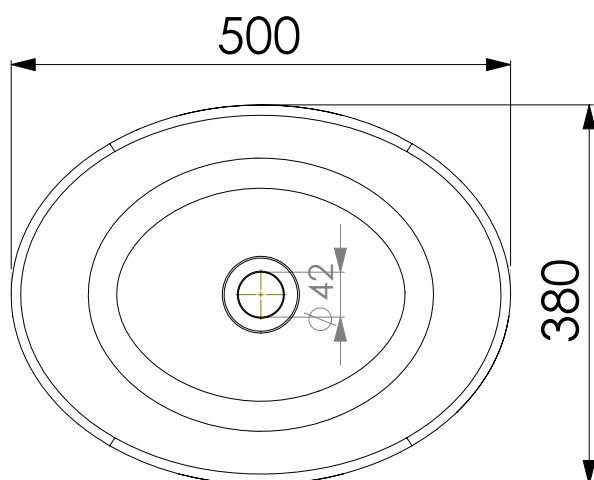

# JEE-O rio basin large

Article code: **SWMBAS75**  
● White DADOquartz

Material: DADOquartz - Scratch & abrasion resistant

Waste diameter: 42mm

Dimensions: L 50 x W 38 x H 17,5 cm  
Basin rim: 1 cm  
Net weight: 7kg

Note: cast products are subject to size variation of +/-5 %

Dimension package: L 52 x W 50 x H 18 cm  
Package weight: 1,2 kg

UV stability: 6 / BSEN438

25 year warranty - The general conditions can be found on our website: [www.jee-o.com/downloads](http://www.jee-o.com/downloads)