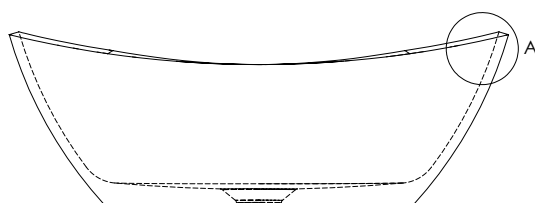

# JEE-O rio basin large

Article code: **SWMBAS75**  
● White DADOquartz

Material: DADOquartz - Scratch & abrasion resistant

Waste diameter: 42mm

Dimensions: L 50 x W 38 x H 17,5 cm  
Basin rim: 1 cm  
Net weight: 7kg

Note: cast products are subject to size variation of +/-5 %

Dimension package: L 52 x W 50 x H 18 cm  
Package weight: 1,2 kg

UV stability: 6 / BSEN438

25 year warranty - The general conditions can be found on our website: [www.jee-o.com/downloads](http://www.jee-o.com/downloads)