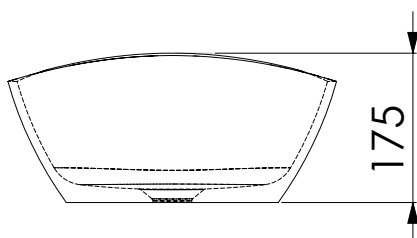

# JEE-O rio basin large

Article code: **SWMBAS75**  
● White DADOquartz

Material: DADOquartz - Scratch & abrasion resistant

Waste diameter: 42mm

Dimensions: L 50 x W 38 x H 17,5 cm  
Basin rim: 1 cm  
Net weight: 7kg

Note: cast products are subject to size variation of +/-5 %

Dimension package: L 52 x W 50 x H 18 cm  
Package weight: 1,2 kg

UV stability: 6 / BSEN438

25 year warranty - The general conditions can be found on our website: [www.jee-o.com/downloads](http://www.jee-o.com/downloads)