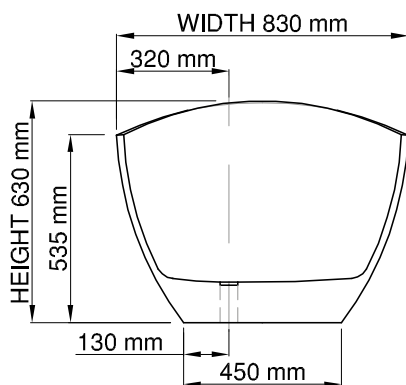

JEE-O rio bath

Article code:

SBM066

● White DADOquartz

Material:

DADOquartz - Scratch & abrasion resistant

Overflow:

with integrated overflow

Waste diameter:

50mm

Dimensions:

L 171.5 x W 83 x H 53.5/63 cm

Bathtub rim:

2 cm

Net weight:

90kg

Water capacity:

290L

Note: cast products are subject to size variation of +/- 5 %

Dimension package:

L 180 x W 91 x H 77 cm

Package weight:

50kg

25 year warranty - The general conditions can be found on our website: www.jee-o.com/downloads

25 year warranty

HS code:

68109900

European Standard:

NEN-EN 14516-2015