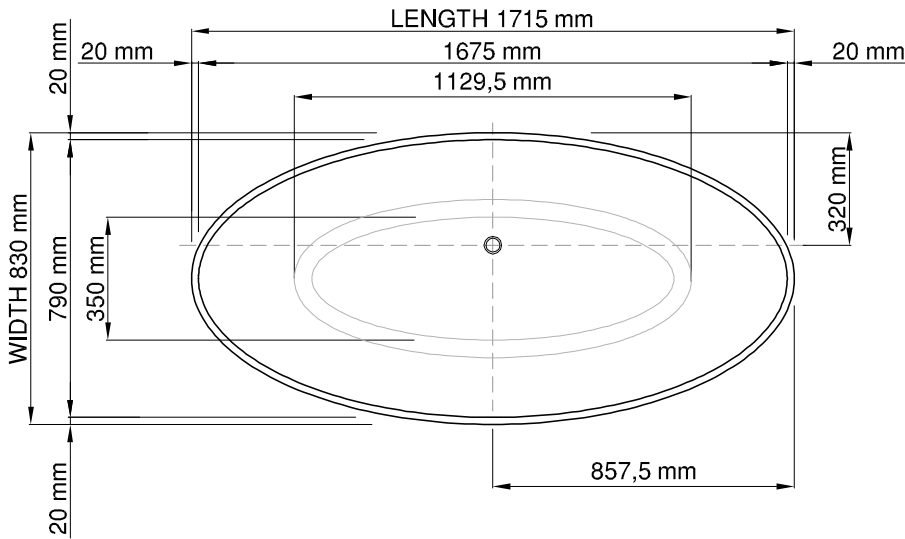

JEE-O rio bath

Article code:

SBM066

● White DADOquartz

Material:

DADOquartz - Scratch & abrasion resistant

Overflow:

with integrated overflow

Waste diameter:

50mm

Dimensions:

L 171.5 x W 83 x H 53.5/63 cm

Bathtub rim:

2 cm

Net weight:

90kg

Water capacity:

290L

Note: cast products are subject to size variation of +/- 5 %

Dimension package:

L 180 x W 91 x H 77 cm

Package weight:

50kg

25 year warranty - The general conditions can be found on our website: www.jee-o.com/downloads

25 year warranty

HS code:

68109900

European Standard:

NEN-EN 14516-2015