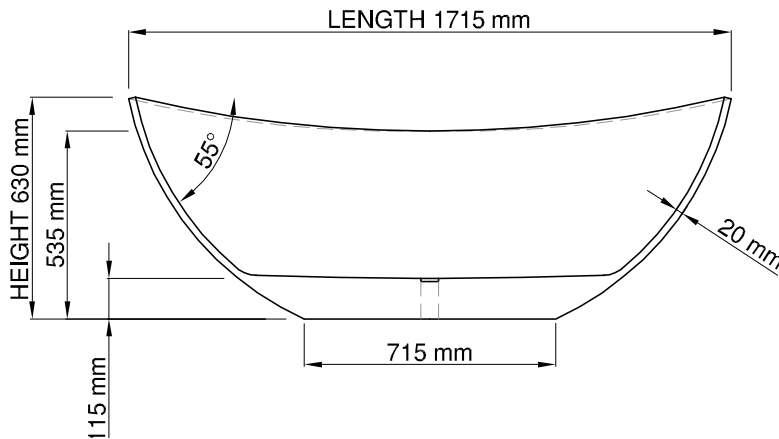

JEE-O rio bath

Article code:

SBM066

● White DADOquartz

Material:

DADOquartz - Scratch & abrasion resistant

Overflow:

with integrated overflow

Waste diameter:

50mm

Dimensions:

L 171.5 x W 83 x H 53.5/63 cm

Bathtub rim:

2 cm

Net weight:

90kg

Water capacity:

290L

Note: cast products are subject to size variation of +/- 5 %

Dimension package:

L 180 x W 91 x H 77 cm

Package weight:

50kg

25 year warranty - The general conditions can be found on our website: www.jee-o.com/downloads

25 year warranty

HS code:

68109900

European Standard:

NEN-EN 14516-2015