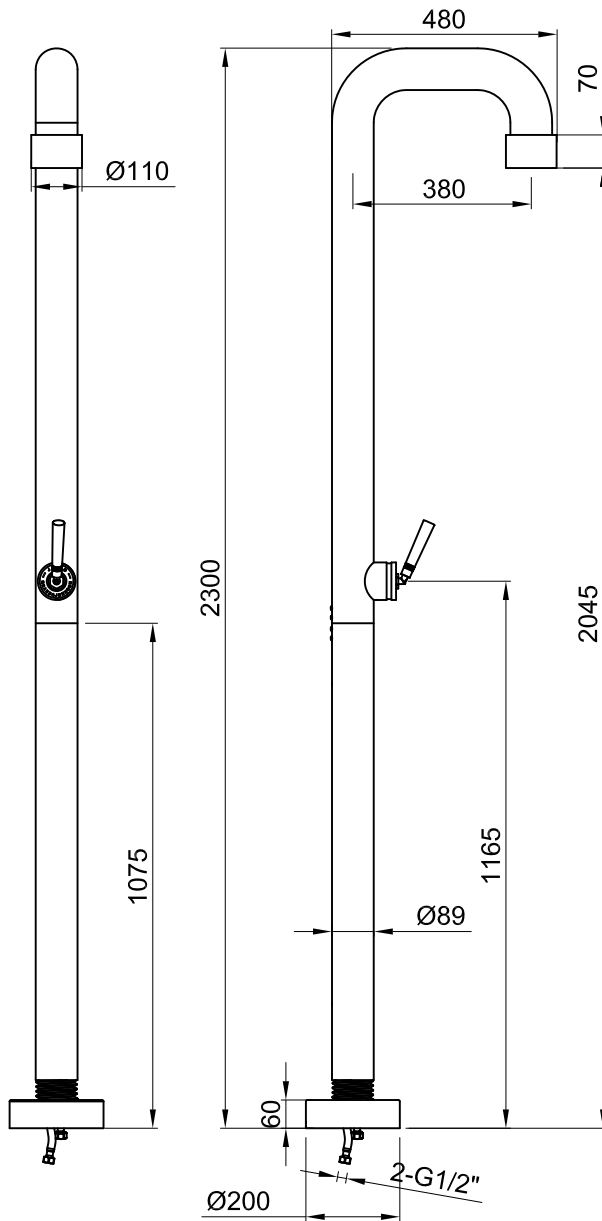

JEE-O soho shower 01

middle off

right shower

Article code: 700-6100
 ● RAW
 700-6102
 ● 1.5 Electro powder spray hammercoated black

Material: Stainless Steel r316

Cleaning instructions: download JEE-O shower and taps manual on our website: www.jee-o.com

Cartridge: Sedal ceramic mixing mechanism (progressive) item code 005-0106

Interchangeable shower head: ø89mm/78 nozzles, item code 701-6120

Flow at water of 38°C: 12L p/m at 3Bar pressure

Pressure: Recommended working pressure 3Bar

Connection: 2 x G 1/2" (ø15mm / 0.6") nylon^(out)/epdm⁽ⁱⁿ⁾ flexhose with brass swivel British Standard Pipe (BSP)

Thread:

Dimension package: L 150 x W 61 x H 22 cm
 Total weight: 21 kg
 Package weight: 5 kg