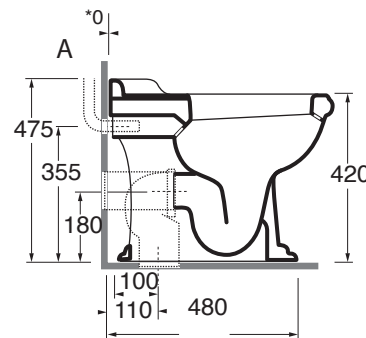

JUVCTPB00000

JUBILAEUM sanitari sospesi 55/wall hung sanitary wares

codice  
code

Vaso Jubilaeum con scarico a parete.  
Jubilaeum wall trap WC convertible into floor trap.

bianco lucido/shiny white

JUVCTPB00000BI

CM 59x40x42

plt italy pz.15 - plt export pcs.20

kg 24

A\* Ø tubo interno parete  
B\* 80-670 tubo esterno parete

A\* Ø pipe internal to the wall  
B\* 80-670 pipe external to the wall

scala/scale 1:20 dimensioni/dimensions in mm

JC 1800 TI

JC 1800 NM/F

Curva tecnica per vaso normale e monoblocco  
Technical bend for standing and close coupled wc

CVT

TECHNICAL SHEET n°: <b>01</b>	DESIGNER: <b>OFFICINA AZZURRA</b>	CODE: <b>JUVCTPB00000</b>	Azzurra sanitari in ceramica S.p.a. via Civita Castellana snc 01030 Castel S.Elia (VT) - ITALY Tel.+39.0761 518155 Fax.+39.0761 514560		
SHEET FORMAT: <b>A4</b>	ISO	REVISION: <b>03</b>	SCALE: <b>1:20</b>	DATE: <b>17/11/2022</b>	
REGULATIONS: <b>CE EN 997 / EN33 / Dop-997 *</b>					
All the measurements respect the tolerances provided by the "AZZURRA QUALITY GUIDELINES".					