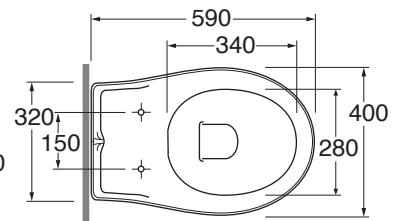

CM 59x40x42

plt italy pz.15 - plt export pcs.20

kg 24

A\* Ø tubo interno parete  
B\* 80-670 tubo esterno parete

A\* Ø pipe internal to the wall  
B\* 80-670 pipe external to the wall

scala/scale 1:20 dimensioni/dimensions in mm

JC 1800 TI

JC 1800 NM/F

Curva tecnica per vaso normale e monoblocco  
Technical bend for standing and close coupled wc

CVT

TECHNICAL SHEET n°: <b>01</b>	DESIGNER: <b>OFFICINA AZZURRA</b>	CODE: <b>JUVCTPB00000</b>	Azzurra sanitari in ceramica S.p.a. via Civita Castellana snc 01030 Castel S.Elia (VT) - ITALY Tel.+39.0761 518155 Fax.+39.0761 514560		
SHEET FORMAT: <b>A4</b>	ISO	REVISION: <b>03</b>	SCALE: <b>1:20</b>	DATE: <b>17/11/2022</b>	
REGULATIONS: <b>CE EN 997 / EN33 / Dop-997 *</b>					
All the measurements respect the tolerances provided by the "AZZURRA QUALITY GUIDELINES".					