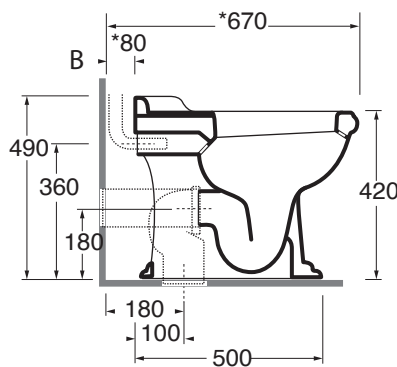

CM 59x40x42

plt italy pz.15 - plt export pcs.20

kg 24

A\* Ø tubo interno parete  
B\* 80-670 tubo esterno parete

A\* Ø pipe internal to the wall  
B\* 80-670 pipe external to the wall

scala/scale 1:20 dimensioni/dimensions in mm

JC 1800 TI

JC 1800 NM/F

Curva tecnica per vaso normale e monoblocco  
Technical bend for standing and close coupled wc

CVT

TECHNICAL SHEET n°: <b>01</b>	DESIGNER: <b>OFFICINA AZZURRA</b>	CODE: <b>JUVCTPB00000</b>	Azzurra sanitari in ceramica S.p.a. via Civita Castellana snc 01030 Castel S.Elia (VT) - ITALY Tel.+39.0761 518155 Fax.+39.0761 514560		
SHEET FORMAT: <b>A4</b>	ISO	REVISION: <b>03</b>	SCALE: <b>1:20</b>	DATE: <b>17/11/2022</b>	
REGULATIONS: <b>CE EN 997 / EN33 / Dop-997 *</b>					
All the measurements respect the tolerances provided by the "AZZURRA QUALITY GUIDELINES".					