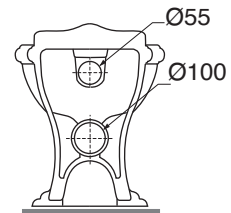

CM 59x40x42

plt italy pz.15 - plt export pcs.20

kg 24

A\* Ø tubo interno parete  
B\* 80-670 tubo esterno parete

A\* Ø pipe internal to the wall  
B\* 80-670 pipe external to the wall

scala/scale 1:20 dimensioni/dimensions in mm

Ceramica

bianco lucido  
shiny white

Complementi/complements:

Codice  
code

Codice  
code

Sedile termoidurente avvolgente per vaso  
Wrapover thermosetting cover-seat

bianco lucido/ shiny white

JC 1800 TI

JC 1800 TI

JC 1800 NM/F

Curva tecnica per vaso normale e monoblocco  
Technical bend for standing and close coupled wc

CVT

TECHNICAL SHEET n°: <b>01</b>	DESIGNER: <b>OFFICINA AZZURRA</b>	CODE: <b>JUVCTPB00000</b>	Azzurra sanitari in ceramica S.p.a. via Civita Castellana snc 01030 Castel S.Elia (VT) - ITALY Tel.+39.0761 518155 Fax.+39.0761 514560		
SHEET FORMAT: <b>A4</b>	ISO	REVISION: <b>03</b>	SCALE: <b>1:20</b>	DATE: <b>17/11/2022</b>	
REGULATIONS: <b>CE EN 997 / EN33 / Dop-997 *</b>					
All the measurements respect the tolerances provided by the "AZZURRA QUALITY GUIDELINES".					