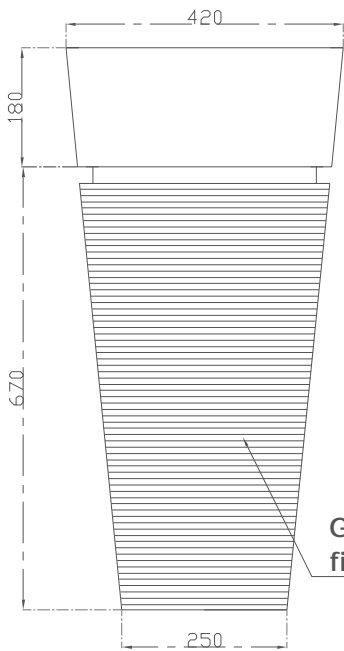

Top view

Honed finish

Front view

Grooved finish

Back view

Leide Stone Sanitaryware

Item No.:	LD-F043	Material:	Andesite
Size:	dia420x850mm	Finishing:	Basin:Honed finish Pedestal:Grooved finish