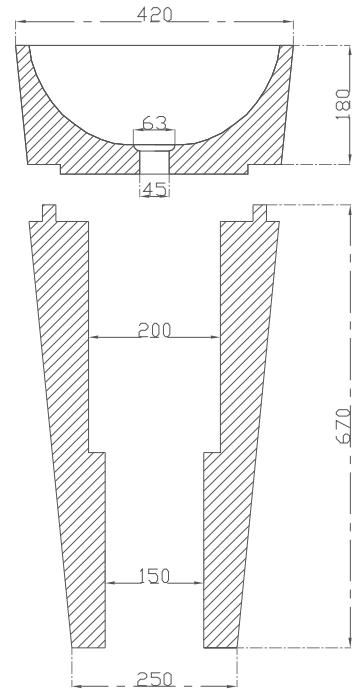

Top view

Honed finish

Front view

Grooved finish

Back view

Leide Stone Sanitaryware

Item No.:	LD-F043	Material:	Andesite
Size:	dia420x850mm	Finishing:	Basin:Honed finish Pedestal:Grooved finish