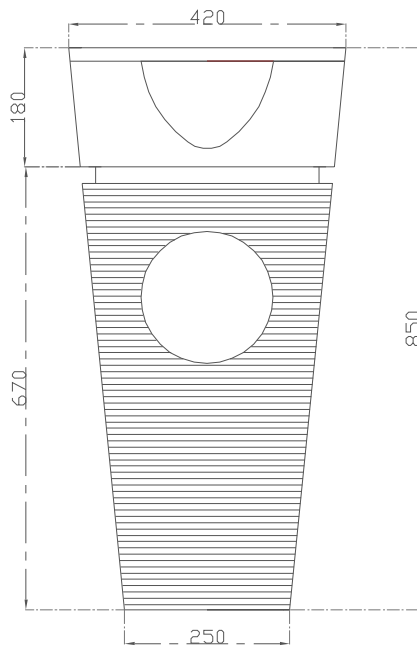

Top view

Honed finish

Front view

Grooved finish

Back view

Leide Stone Sanitaryware

Item No.:	LD-F043	Material:	Andesite
Size:	dia420x850mm	Finishing:	Basin:Honed finish Pedestal:Grooved finish