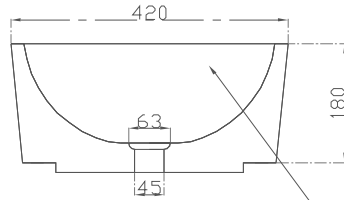

Top view

Honed finish

Front view

Grooved finish

Back view

Leide Stone Sanitaryware

Item No.:	LD-F043	Material:	Andesite
Size:	dia420x850mm	Finishing:	Basin:Honed finish Pedestal:Grooved finish