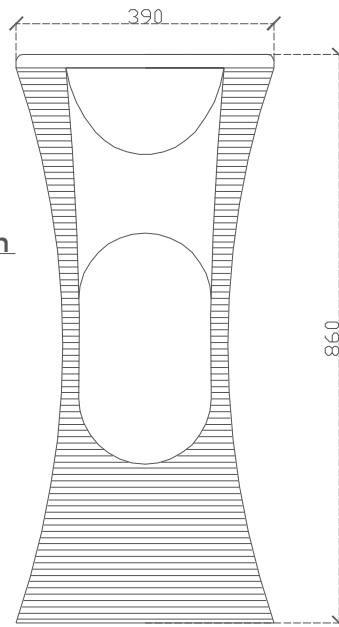

Top view

Polished finish

Front view

Back view

## Leide Stone Sanitaryware

Item No.:	LD-F078	Material:	G654
Size:	dia390x860mm	Finishing:	Polished inside, grooved finish outside