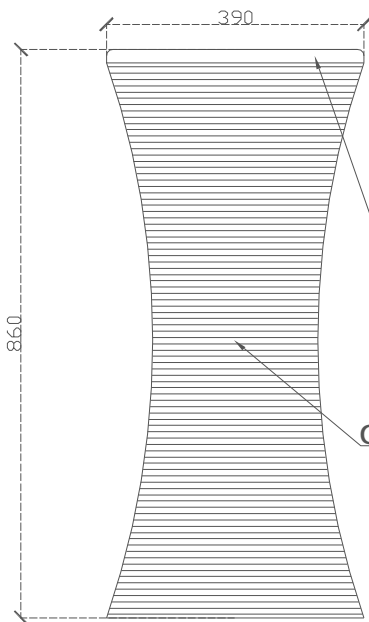

Top view

Polished finish

Front view

Back view

## Leide Stone Sanitaryware

Item No.:	LD-F078	Material:	G654
Size:	dia390x860mm	Finishing:	Polished inside, grooved finish outside