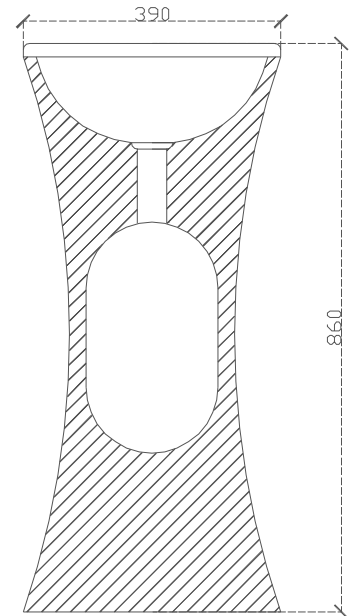

Top view

Polished finish

Front view

Back view

## Leide Stone Sanitaryware

Item No.:	LD-F078	Material:	G654
Size:	dia390x860mm	Finishing:	Polished inside, grooved finish outside