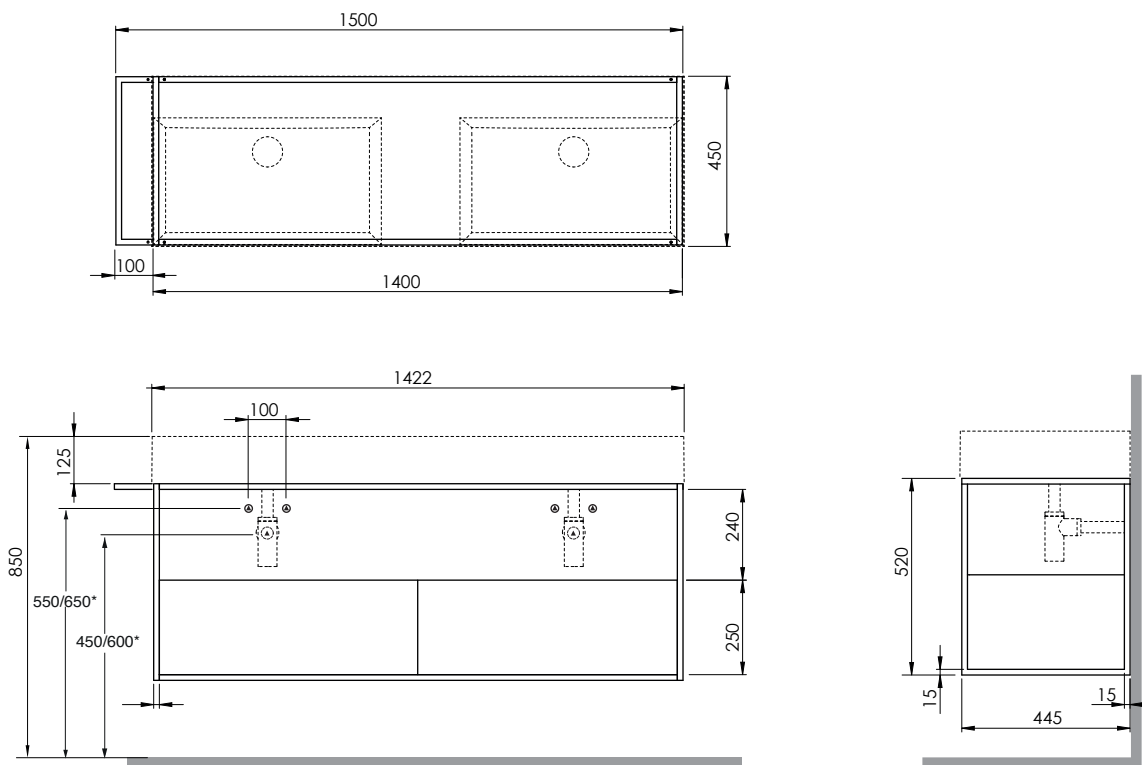

MSQ 142

codice
code

Mobile sospeso SQUARED struttura nera con 2 cassetti finitura cemento
SQUARED wall-hung cabinet black structure and cement finish with two drawers **MSQ 142 N C**

Mobile sospeso SQUARED struttura nera con 2 cassetti finitura olmo bianco
SQUARED wall-hung cabinet black structure and white elm finish with two drawers **MSQ 142 N B**

Mobile sospeso SQUARED struttura nera con 2 cassetti finitura olmo naturale
SQUARED wall-hung cabinet black structure and natural elm finish with two drawers **MSQ 142 N N**

Mobile sospeso SQUARED struttura bianca con 2 cassetti finitura cemento
SQUARED wall-hung cabinet white structure and cement finish with two drawers **MSQ 142 B C**

Mobile sospeso SQUARED struttura bianca con 2 cassetti finitura olmo bianco
SQUARED wall-hung cabinet white structure and white elm finish with two drawers **MSQ 142 B B**

Mobile sospeso SQUARED struttura bianca con 2 cassetti finitura olmo naturale
SQUARED wall-hung cabinet white structure and natural elm finish with two drawers **MSQ 142 B N**

Cm 150X44,5XH52

kg 40,5

* 600/650: misura per installazione mobili CROMA e SQUARED
* 600/650: heights for CROMA and SQUARED furniture installation

scala/scale 1:20 dimensioni/dimensions in mm

Gamma di colori disponibile per MOBILE