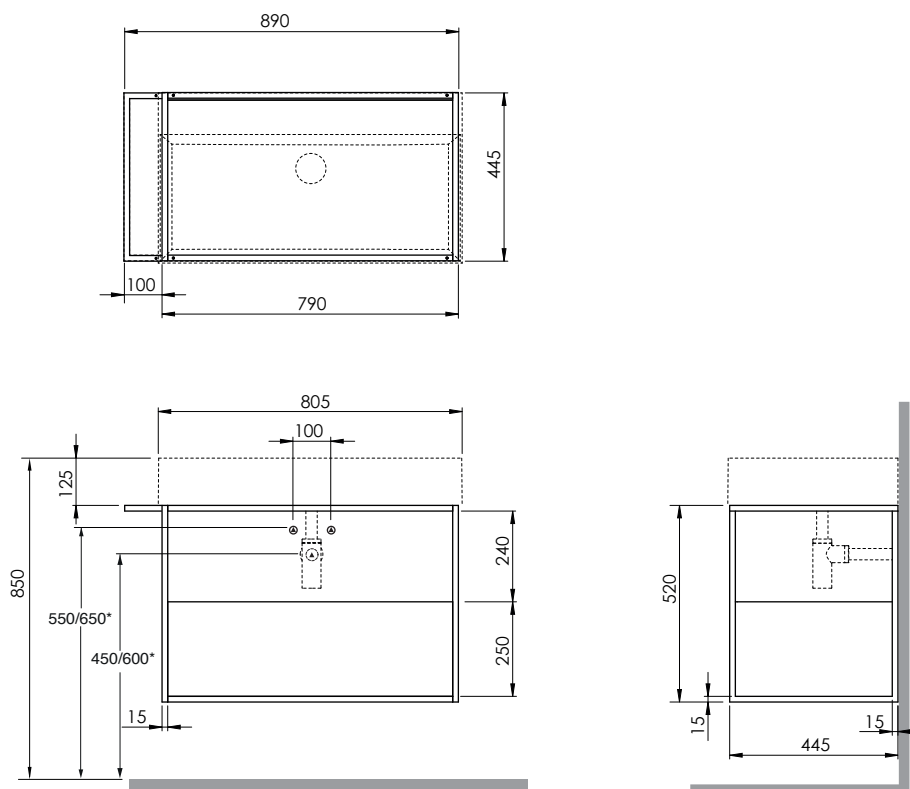

MSQ 81 B C

Mobile sospeso SQUARED struttura bianca con cassettone finitura olmo bianco
SQUARED wall-hung cabinet white structure and white elm finish drawer

MSQ 81 B B

Mobile sospeso SQUARED struttura bianca con cassettone finitura olmo naturale
SQUARED wall-hung cabinet white structure and natural elm finish drawer

MSQ 81 B N

Cm 89X44,5XH52

kg 24,2

* 600/650: misura per installazione mobili CROMA e SQUARED
* 600/650: heights for CROMA and SQUARED furniture installation

scala/scale 1:20 dimensioni/dimensions in mm

Gamma di colori disponibile per MOBILE
Color range available for FURNITURE