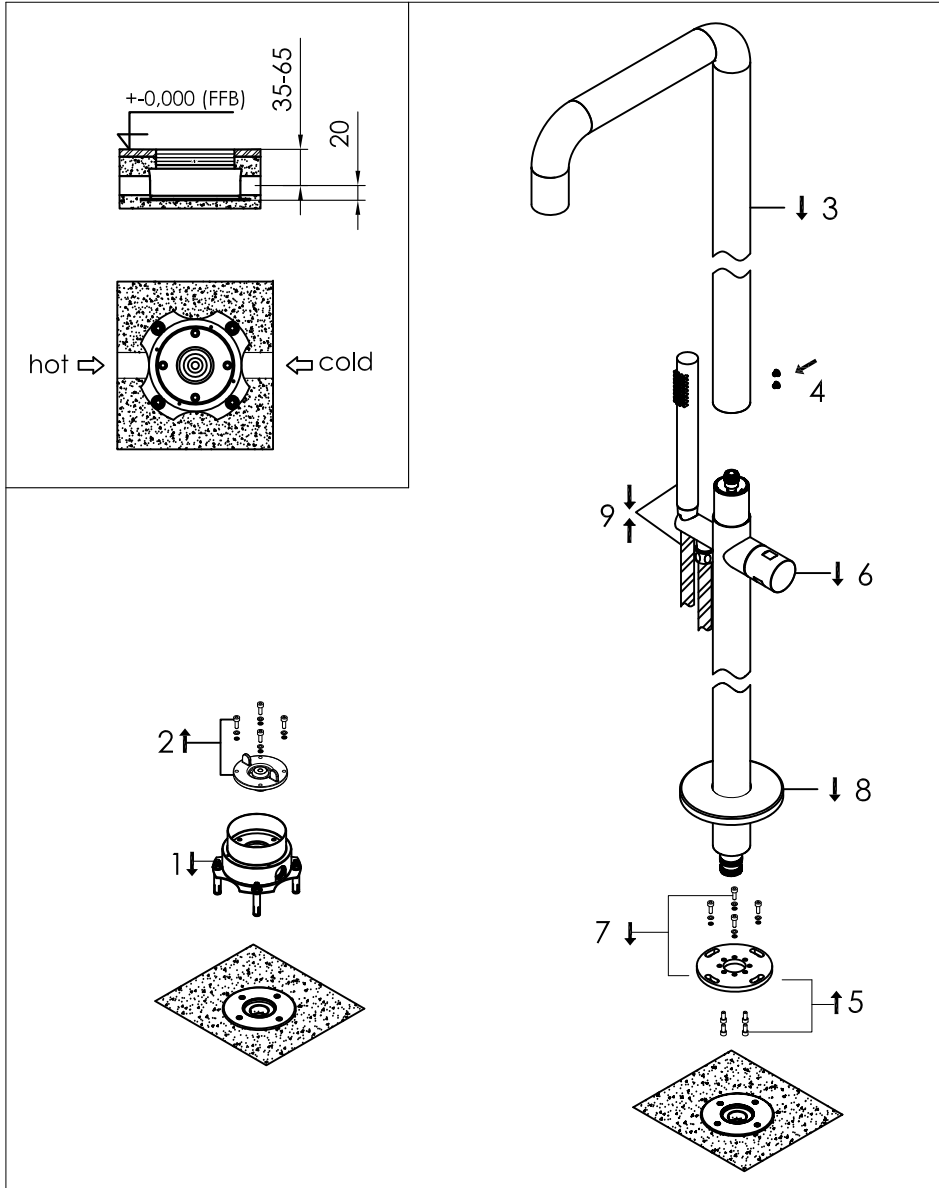

freestanding shower stainless steel with progressive cartridge and hand shower

vrijstaande douche rvs met ééngreepsmengkraan, progressieve cartridge en handdouche

500-6210

installation

technical diagram

YTxxx-23xx

Shower mode

MAX 90°

Shut-off

by Brian Sirani

HandShower

by Brian Sirani

MAX 90°