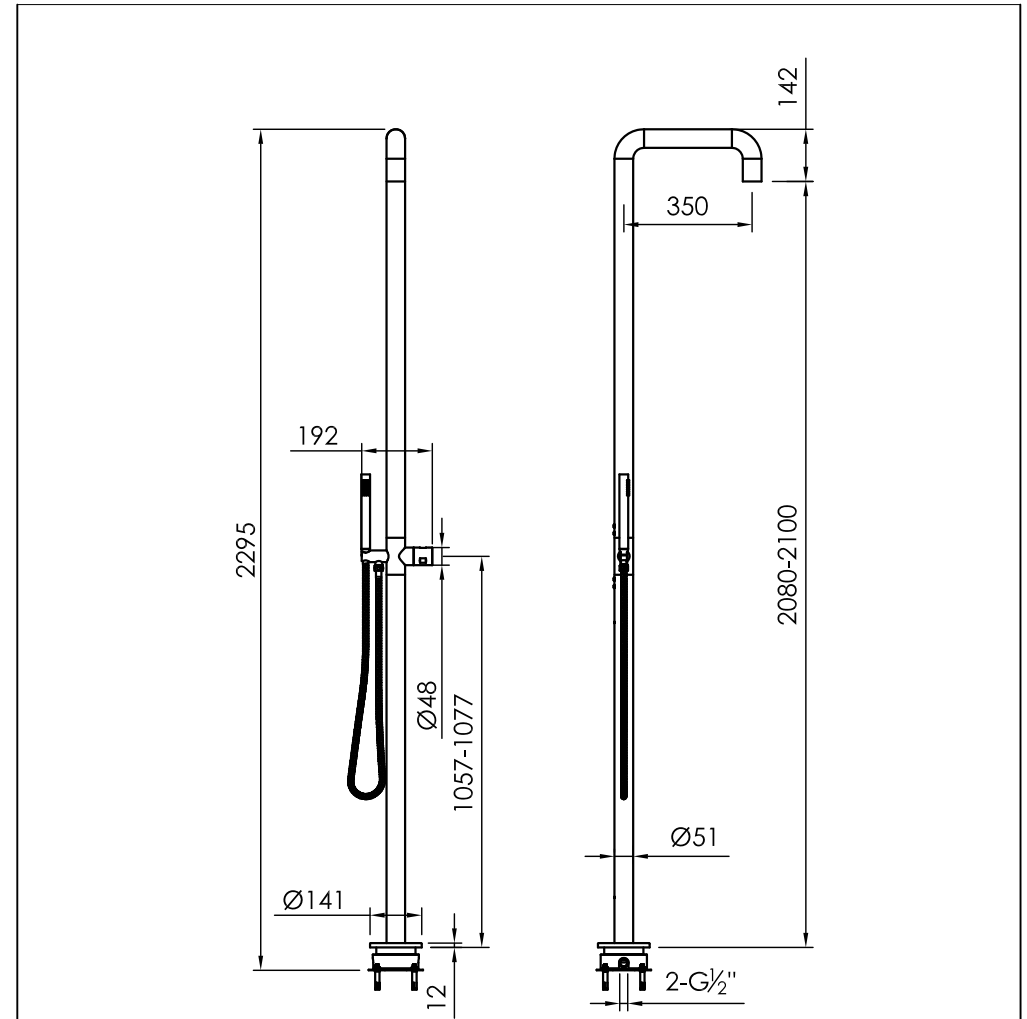

freestanding shower stainless steel with progressive cartridge and hand shower

vrijstaande douche rvs met ééngreepsmengkraan, progressieve cartridge en handdouche

500-6210

installation

technical diagram

YTxxx-23xx

Shower mode

MAX 90°

Shut-off

by Brian Sirani

HandShower

by Brian Sirani

MAX 90°