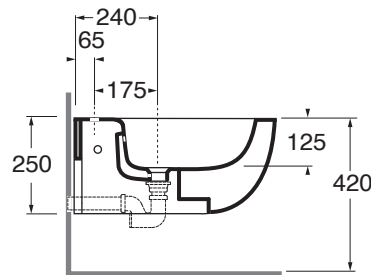

NUBKS000000M

sanitari sospesi 55/ wall hung sanitary wares

codice
code

Bidet Nuvola sospeso monoforo.
Nuvola wall hung bidet.

biancolucido/shiny white

NUBKS000000MBI

CM 55x35x25

plt italy pz.12 - plt export pcs.20

kg 18,5

scala/scale 1:20 dimensioni/dimensions in mm

Ceramica

bianco lucido
shiny white

Complementi/complements:

Codice
code

Codice
code

Piletta automatica con troppo pieno
Automatic waste system with over flow

Protezione antiurto e acustica
per vaso e bidet sospesi
Shock absorption and acoustic protection
for wall-hung wc and bidet

ISAC

TECHNICAL SHEET n°: 01	DESIGNER: ANGELETTI RUZZA	CODE: NUBKS000000M	Azzurra sanitari in ceramica S.p.a.		
SHEET FORMAT: A4	ISO	REVISION: 03	SCALE: 1:20	DATE: 15/11/2022	via Civita Castellana snc 01030
REGULATIONS: CE EN 14528 / EN35 / Dop-14528 *					Castel S. Elia (VT) - ITALY
All the measurements respect the tolerances provided by the "AZZURRA QUALITY GUIDELINES".					Tel.+39.0761 518155
					Fax.+39.0761 514560