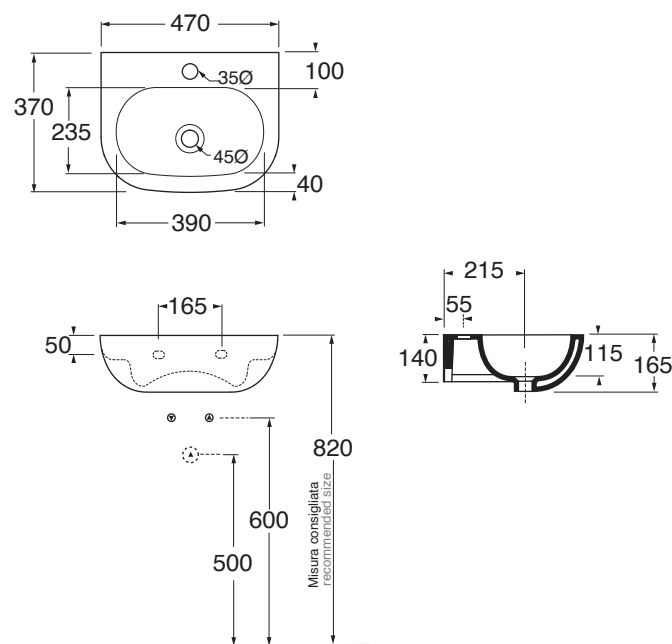

NULS0473700M

lavabi sospesi/ wall hung washbasin

codice
code

Lavabo Nuvola sospeso mono foro 47x37.
Nuvola wall hung washbasin 1 tap hole 47x37.

biancolucido/shiny white

NULS0473700MBI

CM 47x37xh16,5

plf italy pz.9- plf export pcs.52

kg 10,5

scala/scale 1:20 dimensioni/dimensions in mm

Ceramica

bianco lucido
shiny white

Complementi/complements:

Codice
code

Piletta automatica con troppo pieno
Automatic waste system with over flow

PILTR

kg 0,5

TECHNICAL SHEET n°: 01	DESIGNER: ANGELETTI RUZZA	CODE: NULS0473700M	Azzurra sanitari in ceramica S.p.a. via Civita Castellana snc 01030 Castel S.Elia (VT) - ITALY Tel. +39.0761 518155 Fax. +39.0761 514560	
SHEET FORMAT: A4	ISO	REVISION: 03	SCALE: 1:20	DATE: 15/11/2022
REGULATIONS: CE EN 14688 / EN32 / Dop-14688 *				
All the measurements respect the tolerances provided by the "AZZURRA QUALITY GUIDELINES".				