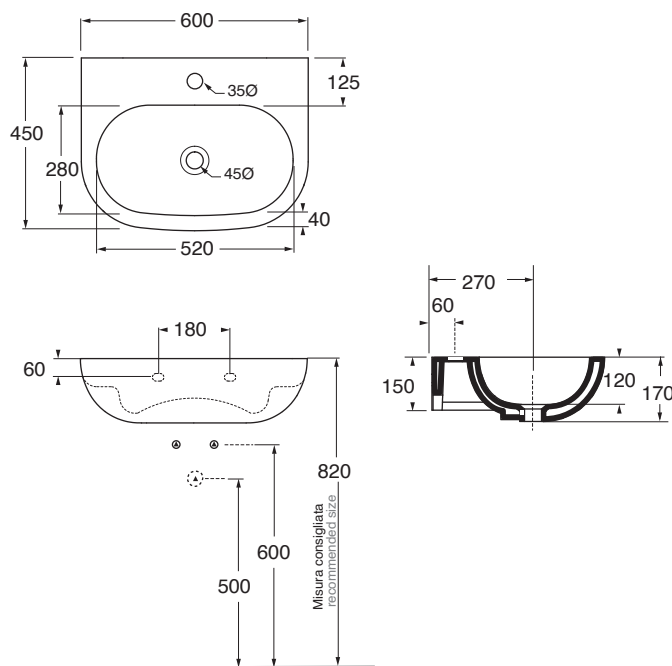

NULS06045TOM

lavabi sospesi/ wall hung washbasin

codice  
code

Lavabo Nuvola sospeso mono foro 60x45.  
Nuvola wall hung washbasin 1 tap hole 60x45.

bianc lucido/shiny white

NULS06045TOMBI

CM 60x45xh17

plt italy pz.30- plt export pcs.40

kg 15,5

scala/scale 1:20 dimensioni/dimensions in mm

Ceramica

bianco lucido  
shiny white

Complementi/complements:

Codice  
code

Piletta automatica con troppo pieno  
Automatic waste system with over flow

PILTR

kg 0,5

TECHNICAL SHEET n°: <b>01</b>	DESIGNER: <b>ANGELETTI RUZZA</b>	CODE: <b>NULS06045TOM</b>	Azzurra sanitari in ceramica S.p.a. via Civita Castellana snc 01030 Castel S.Elia (VT) - ITALY Tel. +39.0761 518155 Fax. +39.0761 514560	
SHEET FORMAT: <b>A4</b>	ISO	REVISION: <b>03</b>	SCALE: <b>1:20</b>	DATE: <b>15/11/2022</b>
REGULATIONS: <b>CE EN 14688 / EN32 / Dop-14688 *</b>				
All the measurements respect the tolerances provided by the "AZZURRA QUALITY GUIDELINES".				