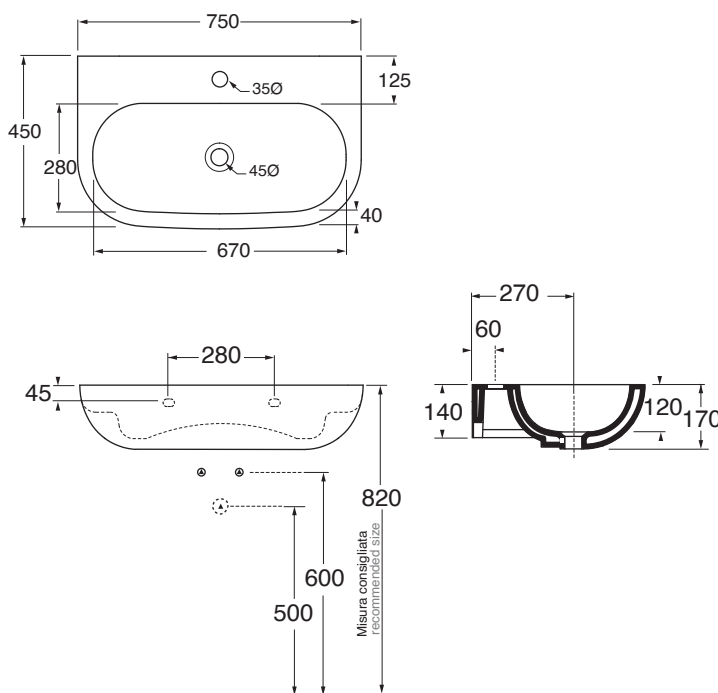

NULS07545TOM

lavabi sospesi/ wall hung washbasin

codice  
code

Lavabo Nuvola sospeso monoforo 75x45.  
Nuvola wall hung washbasin 1 tap hole 75x45.

biancolucido/shiny white

NULS07545TOMBI

CM 75x45xh17

plt italy pz.14- plt export pcs.28

kg 21

scala/scale 1:20 dimensioni/dimensions in mm

Ceramica

bianco lucido  
shiny white

Complementi/complements:

Codice  
code

Piletta automatica con troppo pieno  
Automatic waste system with over flow

PILTR

kg 0,5

TECHNICAL SHEET n°: <b>01</b>	DESIGNER: <b>ANGELETTI RUZZA</b>	CODE: <b>NULS07545TOM</b>	Azzurra sanitari in ceramica S.p.a. via Civita Castellana snc 01030 Castel S.Elia (VT) - ITALY Tel.+39.0761 518155 Fax.+39.0761 514560		
SHEET FORMAT: <b>A4</b>	ISO	REVISION: <b>03</b>	SCALE: <b>1:20</b>	DATE: <b>15/11/2022</b>	
REGULATIONS: <b>CE EN 14688 / EN32 / Dop-14688 *</b>					
All the measurements respect the tolerances provided by the "AZZURRA QUALITY GUIDELINES".					