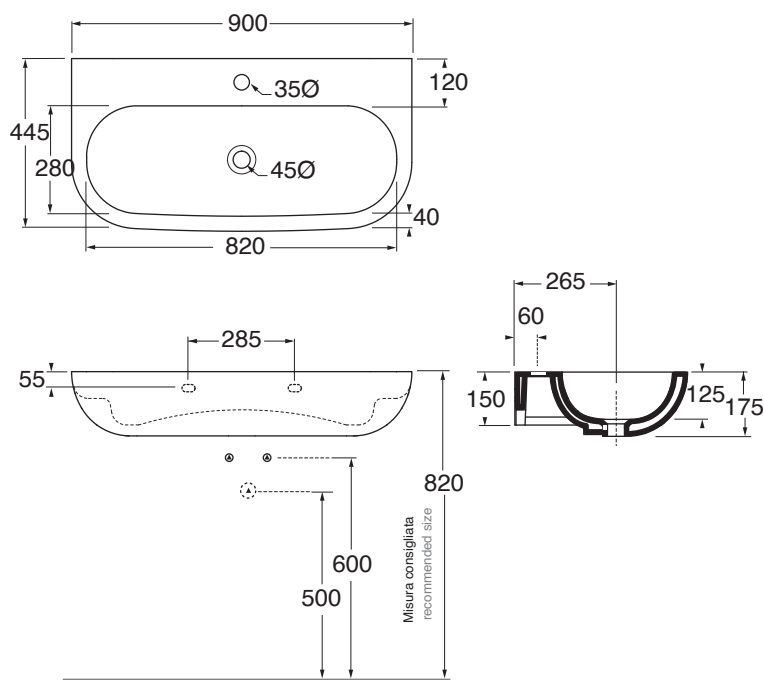

NULS09045TOM

lavabi sospesi e appoggio/ wall hung and over-counter washbasin

codice  
code

Lavabo Nuvola sospeso monoforo 90x45.  
Nuvola wall hung washbasin 1 tap hole 90x45.

biancolucido/shiny white

NULS09045TOMBI

CM 90x45xh17,5

plt italy pz.12- plt export pcs.20

kg 22

scala/scale 1:20 dimensioni/dimensions in mm

Ceramica

BI  
bianco lucido  
shiny white

Complementi/complements:

Codice  
code

Piletta automatica con troppo pieno  
Automatic waste system with over flow

kg 0,5

PILTR

TECHNICAL SHEET n°: <b>01</b>	DESIGNER: <b>ANGELETTI RUZZA</b>	CODE: <b>NULS09045TOM</b>	Azzurra sanitari in ceramica S.p.a. via Civita Castellana snc 01030 Castel S.Elia (VT) - ITALY Tel. +39.0761 518155 Fax. +39.0761 514560	
SHEET FORMAT: <b>A4</b>	ISO	REVISION: <b>04</b>	SCALE: <b>1:20</b>	DATE: <b>15/11/2022</b>
REGULATIONS: <b>CE EN 14688 / EN32 / Dop-14688 *</b>				
All the measurements respect the tolerances provided by the "AZZURRA QUALITY GUIDELINES".				