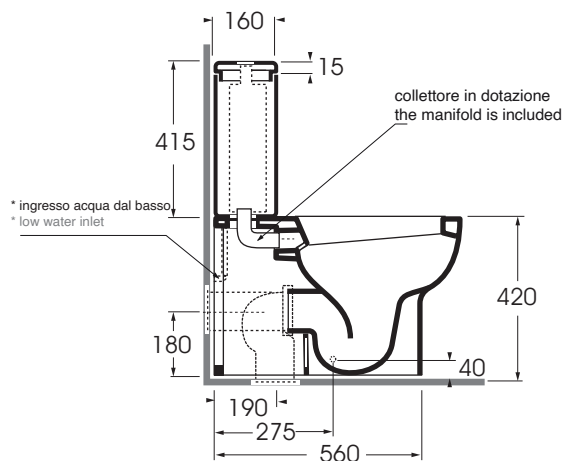

NUVCMPO000000 monoblocco/ close coupled

codice  
code

NUCSMB000000

Vaso Nuvola monoblocco con scarico a parete filo muro trasformabile a pavimento.  
Nuvola close coupled Wc wall/floor trap.

bianc lucido/ shiny white

NUVCMPO000000BI

Cassetta Nuvola monoblocco.  
Close Nuvola coupled cistern.

bianc lucido/ shiny white

NUCSMB000000BI

CM 67x35xh84

plt italy pz.12 - plt export pcs.20

kg 44

scala/scale 1:20 dimensioni/dimensions in mm

Ceramica

bianco lucido  
shiny white

Complementi/complements:

Codice  
code

Sedile termoisolante frizionato per vaso 55cm a sgancio rapido  
Wrapover thermosetting soft close cover-seat for cm55 with quick release

B 1910 2F/40

TECHNICAL SHEET n°: <b>01</b>	DESIGNER: <b>ANGELETTI RUZZA</b>	CODE: <b>NUVCMPO000000/NUCSMB000000</b>	Azzurra sanitari in ceramica S.p.a. via Civita Castellana snc 01030 Castel S.Elia (VT) - ITALY Tel.+39.0761 518155 Fax.+39.0761 514560		
SHEET FORMAT: <b>A4</b>	ISO	REVISION: <b>03</b>	SCALE: <b>1:20</b>	DATE: <b>14/11/2022</b>	
REGULATIONS: <b>CE EN 997 / EN33 / Dop-997 *</b>					
All the measurements respect the tolerances provided by the "AZZURRA QUALITY GUIDELINES".					