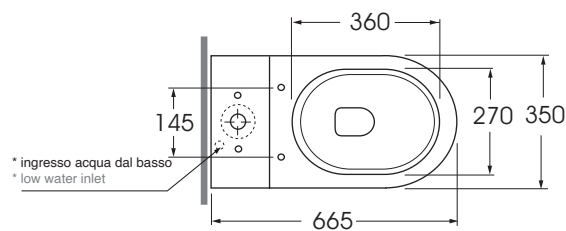

NUVCMPO000000 monoblocco/ close coupled

codice  
code

NUCSMB000000

Vaso Nuvola monoblocco con scarico a parete filo muro trasformabile a pavimento.  
Nuvola close coupled Wc wall/floor trap.

bianc lucido/ shiny white

NUVCMPO000000BI

Cassetta Nuvola monoblocco.  
Close Nuvola coupled cistern.

bianc lucido/ shiny white

NUCSMB000000BI

CM 67x35xh84

plt italy pz.12 - plt export pcs.20

kg 44

scala/scale 1:20 dimensioni/dimensions in mm

Ceramica

bianco lucido  
shiny white

Complementi/complements:

Codice  
code

Sedile termoisolante frizionato per vaso 55cm a sgancio rapido  
Wrapover thermosetting soft close cover-seat for cm55 with quick release