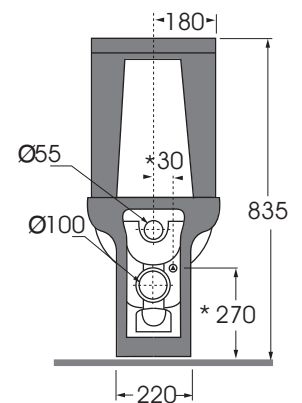

NUVCMPO000000BI

Cassetta Nuvola monoblocco.  
Close Nuvola coupled cistern.

bianc lucido/ shiny white

NUCSMB000000BI

CM 67x35xh84

plt italy pz.12 - plt export pcs.20

kg 44

scala/scale 1:20 dimensioni/dimensions in mm

Ceramica

bianco lucido  
shiny white

Complementi/complements:

Codice  
code

Sedile termoisolante frizionato per vaso 55cm a sgancio rapido  
Wrapover thermosetting soft close cover-seat for cm55 with quick release

B 1910 2F/40

TECHNICAL SHEET n°: <b>01</b>	DESIGNER: <b>ANGELETTI RUZZA</b>	CODE: <b>NUVCMPO000000/NUCSMB000000</b>	Azzurra sanitari in ceramica S.p.a. via Civita Castellana snc 01030 Castel S.Elia (VT) - ITALY Tel.+39.0761 518155 Fax.+39.0761 514560		
SHEET FORMAT: <b>A4</b>	ISO	REVISION: <b>03</b>	SCALE: <b>1:20</b>	DATE: <b>14/11/2022</b>	
REGULATIONS: <b>CE EN 997 / EN33 / Dop-997 *</b>					
All the measurements respect the tolerances provided by the "AZZURRA QUALITY GUIDELINES".					