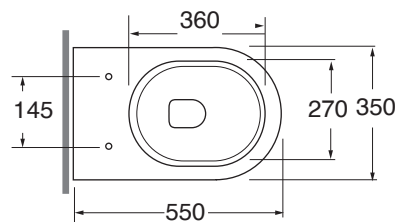

NUVCTP000000

sanitari terra 55/floor mounted sanitary wares

codice
code

Vaso Nuvola con scarico a parete trasformabile a pavimento
Nuvola Wall/Floor trap Wc

biancolucido/ shiny white

NUVCTP000000BI

CM 55x35xh 42

plt italy pz.12 - plt export pcs.20

kg 27

scala/scale 1:20 dimensioni/dimensions in mm

Tecnologie/technologies:

watersaving

Ceramica

bianco lucido
shiny white

Complementi/complements:

bianco lucido/ shiny white

NUV 1800

Curva tecnica per vaso normale e monoblocco
Technical bend for standing and close coupled wc

CVT

TECHNICAL SHEET n°: 01	DESIGNER: ANGELETTI RUZZA	CODE: NUVCTP000000	Azzurra sanitari in ceramica S.p.a. via Civita Castellana snc 01030 Castel S.Elia (VT) - ITALY Tel.+39.0761 518155 Fax.+39.0761 514560	
SHEET FORMAT: A4	ISO	REVISION: 03	SCALE: 1:20	DATE: 15/11/2022
REGULATIONS: CE EN 997 / EN33 / Dop-997 *				
All the measurements respect the tolerances provided by the "AZZURRA QUALITY GUIDELINES".				