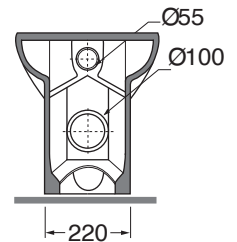

NUVCTP000000

sanitari terra 55/floor mounted sanitary wares

codice
code

Vaso Nuvola con scarico a parete trasformabile a pavimento
Nuvola Wall/Floor trap Wc

biancolucido/ shiny white

NUVCTP000000BI

CM 55x35xh 42

plt italy pz.12 - plt export pcs.20

kg 27

scala/scale 1:20 dimensioni/dimensions in mm

Tecnologie/technologies:

watersaving

Ceramica

bianco lucido
shiny white

Complementi/complements:

bianco lucido/ shiny white

NUV 1800

Curva tecnica per vaso normale e monoblocco
Technical bend for standing and close coupled wc

CVT

TECHNICAL SHEET n°: 01	DESIGNER: ANGELETTI RUZZA	CODE: NUVCTP000000	Azzurra sanitari in ceramica S.p.a. via Civita Castellana snc 01030 Castel S.Elia (VT) - ITALY Tel.+39.0761 518155 Fax.+39.0761 514560	
SHEET FORMAT: A4	ISO	REVISION: 03	SCALE: 1:20	DATE: 15/11/2022
REGULATIONS: CE EN 997 / EN33 / Dop-997 *				
All the measurements respect the tolerances provided by the "AZZURRA QUALITY GUIDELINES".				