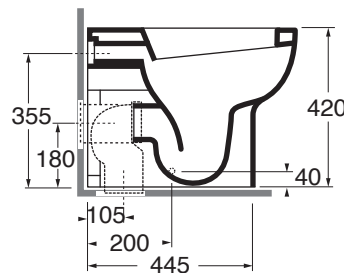

NUVCTP000000

sanitari terra 55/floor mounted sanitary wares

codice
code

Vaso Nuvola con scarico a parete trasformabile a pavimento
Nuvola Wall/Floor trap Wc

biancolucido/ shiny white

NUVCTP000000BI

CM 55x35xh 42

plt italy pz.12 - plt export pcs.20

kg 27

scala/scale 1:20 dimensioni/dimensions in mm

Tecnologie/technologies:

watersaving

Ceramica

bianco lucido
shiny white

Complementi/complements:

bianco lucido/ shiny white

NUV 1800

Curva tecnica per vaso normale e monoblocco
Technical bend for standing and close coupled wc

CVT

TECHNICAL SHEET n°: 01	DESIGNER: ANGELETTI RUZZA	CODE: NUVCTP000000	Azzurra sanitari in ceramica S.p.a. via Civita Castellana snc 01030 Castel S.Elia (VT) - ITALY Tel.+39.0761 518155 Fax.+39.0761 514560	
SHEET FORMAT: A4	ISO	REVISION: 03	SCALE: 1:20	DATE: 15/11/2022
REGULATIONS: CE EN 997 / EN33 / Dop-997 *				
All the measurements respect the tolerances provided by the "AZZURRA QUALITY GUIDELINES".				