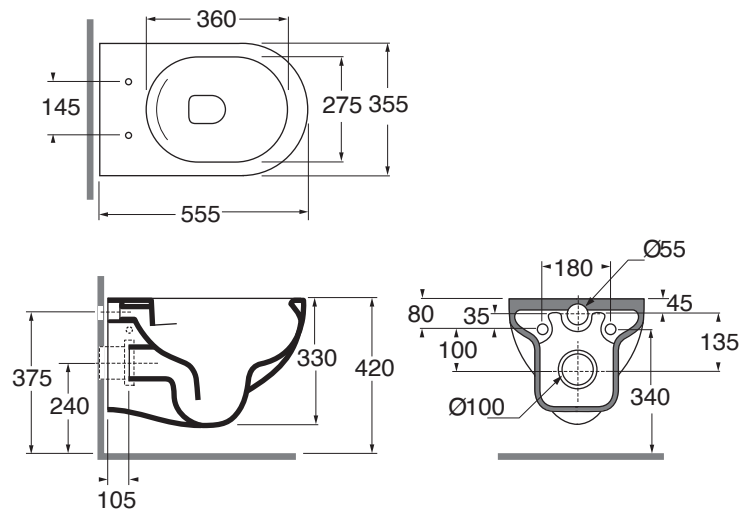

NUVKSPE00000

Easy Clean sospeso/ Easy Clean wall-hung wc

codice
code

Vaso Nuvola sospeso Easy Clean.
Nuvola Wall hung Easy clean Wc.

bianc lucido/shiny white

NUVKSPE00000BI

CM 55,5x35xh33

plt italy pz.12 - plt export pcs.20

kg 21,5

easy clean

water saving

scala/scale 1:20 dimensioni/dimensions in mm

Ceramica

BI
bianco lucido
shiny white

Complementi/complements:

Codice
code

ISAC

TECHNICAL SHEET n°: 01	DESIGNER: ANGELETTI RUZZA	CODE: NUVKSPE00000	Azzurra sanitari in ceramica S.p.a. via Civita Castellana snc 01030 Castel S.Elia (VT) - ITALY Tel.+39.0761 518155 Fax.+39.0761 514560		
SHEET FORMAT: A4	ISO	REVISION: 03	SCALE: 1:20	DATE: 15/11/2022	
REGULATIONS: CE EN 997 / EN33 / Dop-997 *					
All the measurements respect the tolerances provided by the "AZZURRA QUALITY GUIDELINES".					