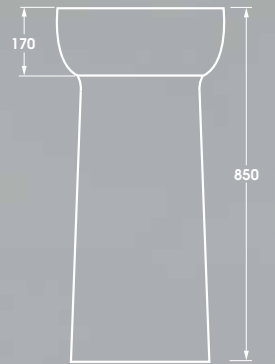

01.

01.lavabo GRAAL in terracotta naturale o smaltato in 8 varianti di colore. Riferimento tabella colori, nelle schede tecniche
GRAAL washbasin made of natural earthen or enamelled in 8 different colours. See the colour list, in the technical area