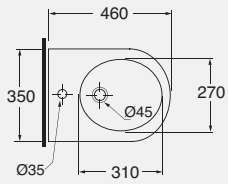

DESCRIZIONE

Bidet 46 sospeso monoforo Mini Nuvola
cod. NUV 546/SOSP - kg. 13,50

DESCRIPTION

Wall-hung one-hole bidet 46 Mini Nuvola
cod. NUV 546/SOSP - kg. 13,50

L'Azzurra consiglia l'utilizzo del sifone a scomparsa per bidet sospeso
Azzurra recommends the use of concealed siphon for wall-hung bidet

DESCRIZIONE

Vaso 46 sospeso Mini Nuvola
cod. NUV 146/SOSP - kg. 18,50

DESCRIPTION

Wall-hung w.c. 46 Mini Nuvola
cod. NUV 146/SOSP - kg. 18,50

DESCRIZIONE

Bidet monoforo 46 cm Mini Nuvola
cod. NUV 546 - kg. 18,00

DESCRIPTION

One-hole bidet 46 cm Mini Nuvola
cod. NUV 546 - kg. 18,00