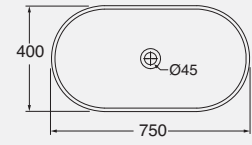

DESCRIZIONE

Lavabo cm 80 da appoggio
cod. NUV 200/AP8 - kg. 15,00

DESCRIPTION

Over-counter washbasin 80 cm
cod. NUV 200/AP8 - kg. 15,00