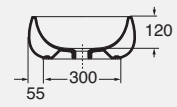

DESCRIZIONE

Lavabo cm 80 da appoggio
cod. NUV 200/AP8 - kg. 15,00

DESCRIPTION

Over-counter washbasin 80 cm
cod. NUV 200/AP8 - kg. 15,00