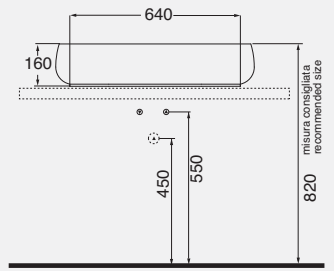

DESCRIPTION

Over-counter washbasin 60 cm
cod. NUV 200/AP6 - kg. 13,00