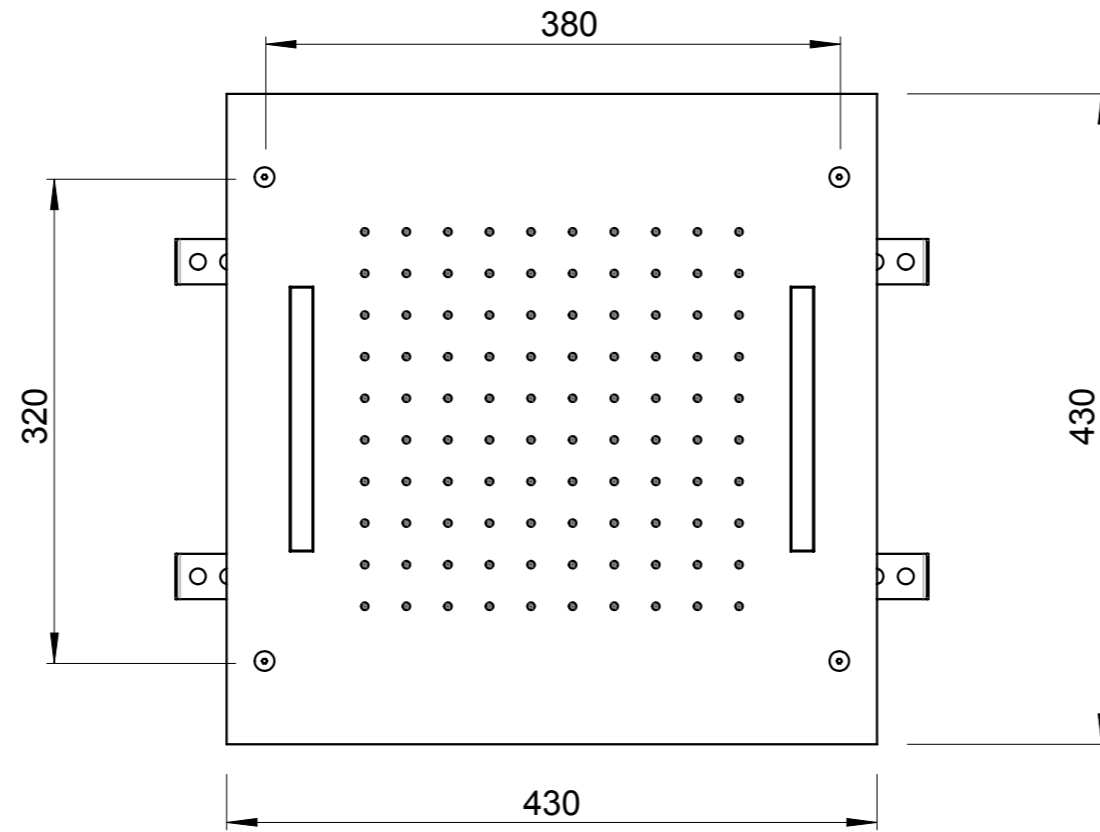

N°100 UGELLI
N°2 DIFFUSORI LED