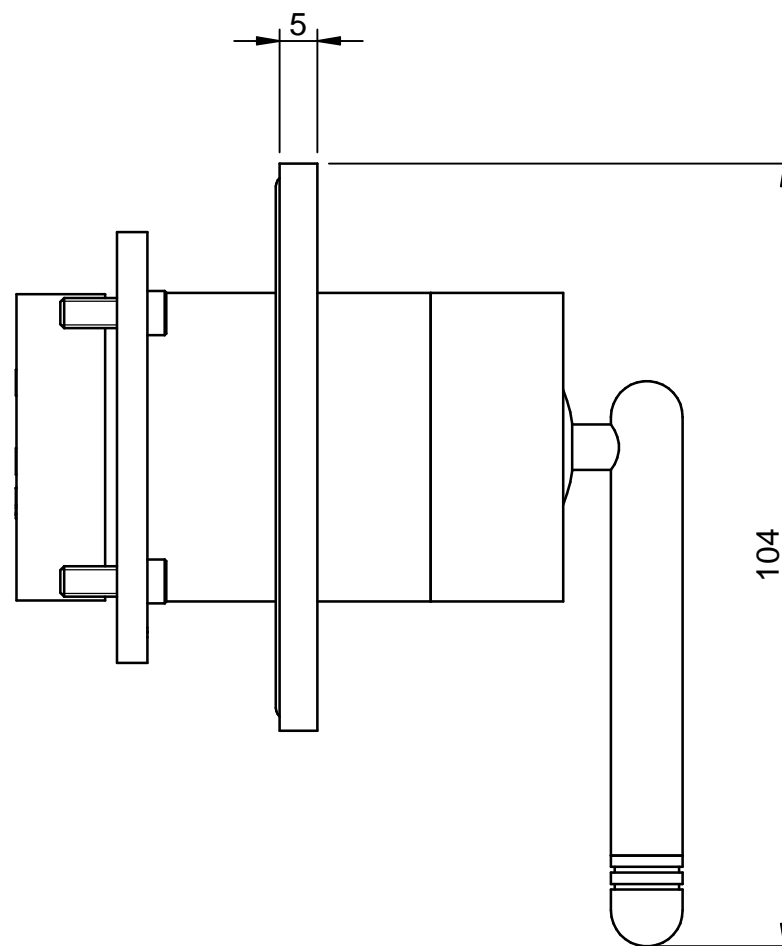

EXTERNAL PARTS

CODE ART. RWIT70C8CC01_I01

RUBINETTERIE
treemme