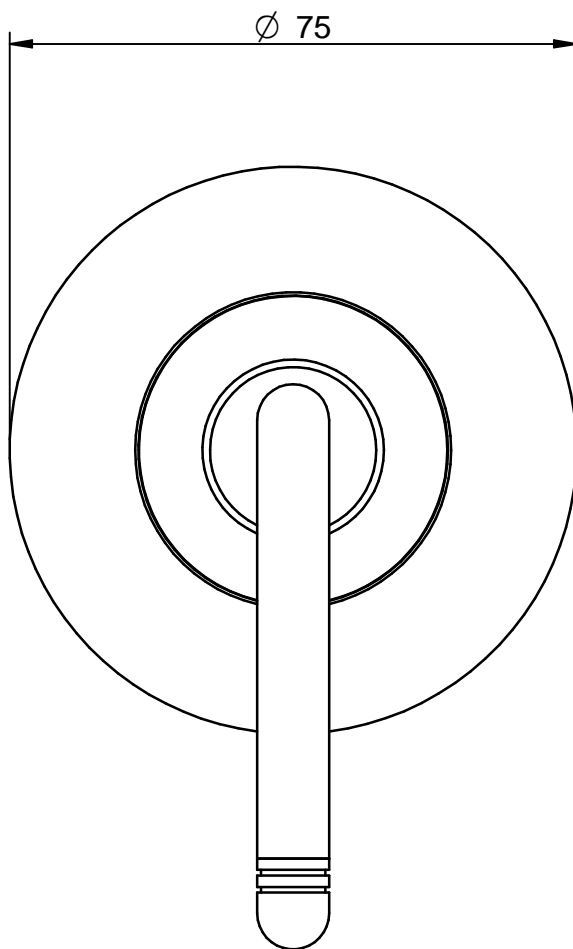

EXTERNAL PARTS

CODE ART. RWIT70C8CC01_I01

RUBINETTERIE
treemme