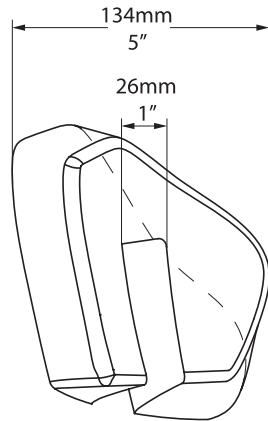

## Napoli Headrest HR-NAP-BK

Side view

Front view

Napoli Headrest - Black  
Abnehmbare Kopfstütze - Schwarz  
Repose-tête adapté - Noir  
Reposacabezas - Negro  
Poggiatesta speciale - Nero

\*All measurements subject to +/-5% tolerance