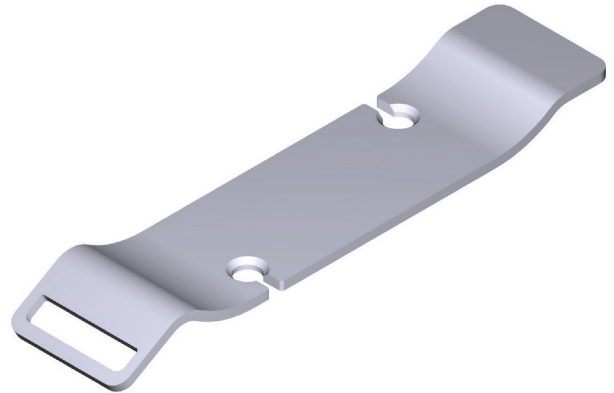

DESCRIPTION

- Recommended for the Amiata 1500, Barcelona 1500, Hampshire 1700, Mozzano, Mozzano 2, Toulouse 1500, Trivento, Vetralla 1500 and Vetralla 1650

FINISH

- Black, Oak, Walnut, White

WARRANTY

- Visit vandabaths.com for more information

SPECIFICATIONS

TOMBOLO 8

Contemporary bath rack

MODELS:

TOM-08-BLK, TOM-08-OAK,
TOM-08-WAL, TOM-08-WHT