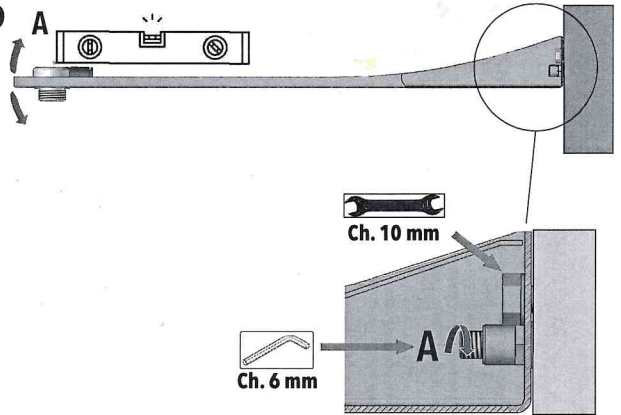

RUBINETTERIE
treemme

ISTRUZIONI DI MONTAGGIO
ASSEMBLY INSTRUCTIONS

Dimensioni generali / General dimensions

MAX 70°C
BEST 38/40°C

MIN 1 Bar
MAX 5 Bar
BEST 3 Bar

1x

2x

1x

1

2

3

4

5

6

7

NOT COVERED BY PRODUCT CARE