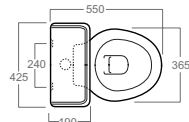

LO902

Cassetta con coperchio ad installazione alta

High-level cistern with lid

LO002

Coprivaso in poliestere con cerniere cromo

Polyester toilet seat with chrome hinges

LO003

Coprivaso in poliestere con cerniere oro/bronzo

Polyester toilet seat with gold/bronze hinges

LO004

Coprivaso in legno color noce con cerniere cromo

Solid wood toilet seat with chrome hinges

LO005

Coprivaso in legno color noce con cerniere oro/bronzo

Solid wood toilet seat with gold/bronze hinges