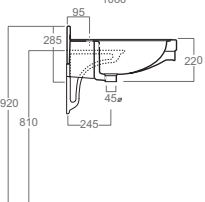

One hole washbasin with arrangement for three-hole taps. Installation on pedestal

LO924 _ LO905

Lavabo monoforo predisposto per rubinetteria a tre fori. Installazione su colonna

One hole washbasin with arrangement for three-hole taps. Installation on pedestal

LO934

Consolle monoforo predisposta per rubinetteria a tre fori. Installazione su gambe o mensole

One hole console with arrangement for three-hole taps. Installation on feet or support

GB001

Gamba in ceramica per consolle AR864/AR874/LO934