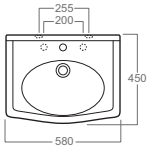

One hole washbasin with arrangement for three-hole taps. Installation on pedestal

LO924 _ LO905

Lavabo monoforo predisposto per rubinetteria a tre fori. Installazione su colonna

One hole washbasin with arrangement for three-hole taps. Installation on pedestal