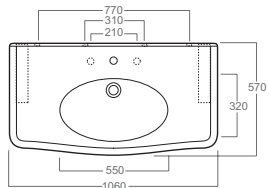

One hole washbasin with arrangement for three-hole taps. Installation on pedestal

LO924 _ LO905

Lavabo monoforo predisposto per rubinetteria a tre fori. Installazione su colonna

One hole washbasin with arrangement for three-hole taps. Installation on pedestal

LO934

Consolle monoforo predisposta per rubinetteria a tre fori. Installazione su gambe o mensole

One hole console with arrangement for three-hole taps. Installation on feet or support

GB001

Gamba in ceramica per consolle AR864/AR874/LO934