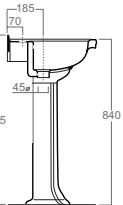

One hole washbasin with arrangement for three-hole taps. Installation on pedestal

LO924 _ LO905

Lavabo monoforo predisposto per rubinetteria a tre fori. Installazione su colonna

One hole washbasin with arrangement for three-hole taps. Installation on pedestal