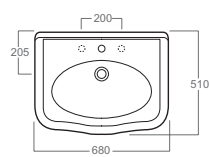

One hole washbasin with arrangement for three-hole taps. Installation on pedestal

LO924 _ LO905

Lavabo monoforo predisposto per rubinetteria a tre fori. Installazione su colonna

One hole washbasin with arrangement for three-hole taps. Installation on pedestal