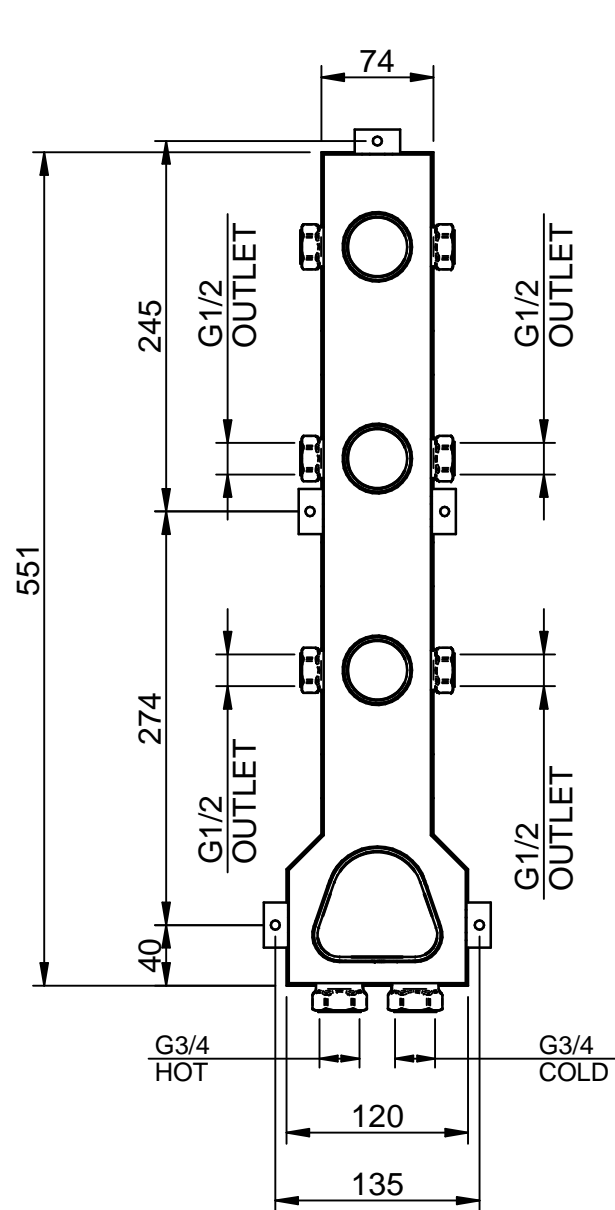

CONCEALED PARTS

CODE ART. RWIT7275ZZ40_I01

RUBINETTERIE
treemme