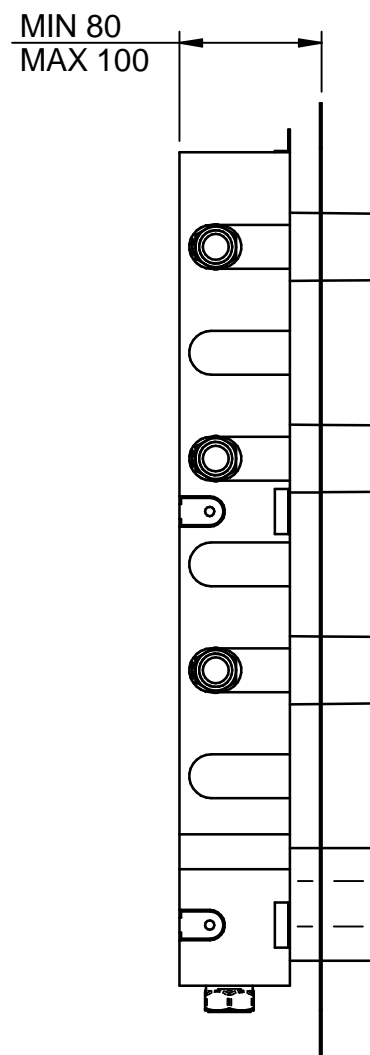

CONCEALED PARTS

CODE ART. RWIT7275ZZ40_I01

RUBINETTERIE
treemme