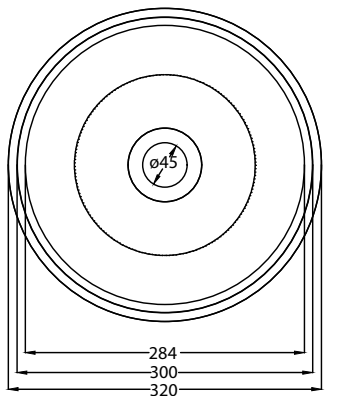

ATTENZIONE:
Superfici, pesi e misure riportate possono presentare leggere differenze rispetto ai pezzi reali, in considerazione e accordo delle caratteristiche di tolleranza intrinseche del materiale ceramico e del suo processo produttivo. L'azienda si riserva di cambiare schede tecniche e caratteristiche di funzionamento degli articoli in ogni momento e senza necessità di preavviso.

ATTENTION:
Surfaces, weights and dimensions can show some little differences compared to the real item, following typical intrinsic characteristics of ceramics material and production. The company reserves the right to change any technical specifications/dimension and/or operating characteristics of the products at any time and without giving notice.