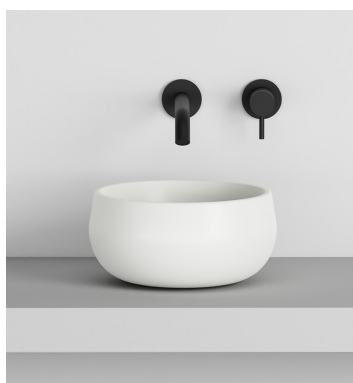

Les Petites - art. BAT030

bacinella da appoggio Tino Mini
Tino Mini on top bowl

cielo
handmade in Italy

PESO NETTO/NET WEIGHT: 5,00 Kg

PCS PALLET: 42

PCS PALLET CONTAINER: 94

ACCESSORI/ACCESSORIES:

PIL01 - Piletta universale click-clack CROMO con coperchio in ceramica / Universal click-clak drain in CHROME with ceramic lid
PIL01NM - Piletta universale click-clack NERO MATT con coperchio in ceramica / Universal click-clak drain in MATT BLACK with ceramic lid
PIL01BR - Piletta universale click-clack BRONZO con coperchio in ceramica / Universal click-clak drain in BRONZE with ceramic lid
PIL01CM - Piletta universale click-clack CEMENTO con coperchio in ceramica / Universal click-clak drain in CEMENTO with ceramic lid

SISP - Sifone CROMO / CHROME siphon

SIFN - Sifone NERO MATT / MATT BLACK siphon

SIFBR - Sifone BRONZO / BRONZE siphon

SIFCM - Sifone CEMENTO / CEMENTO siphon

FINITURE

FINISHES

○ Bianco/white - glossy

Le Terre di Cielo