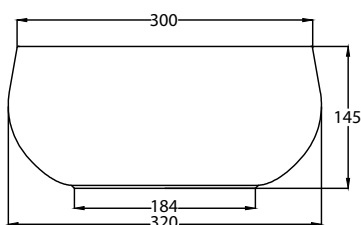

ATTENZIONE:
Superfici, pesi e misure riportate possono presentare leggere differenze rispetto ai pezzi reali, in considerazione e accordo delle caratteristiche di tolleranza intrinseche del materiale ceramico e del suo processo produttivo. L'azienda si riserva di cambiare schede tecniche e caratteristiche di funzionamento degli articoli in ogni momento e senza necessità di preavviso.

ATTENTION:
Surfaces, weights and dimensions can show some little differences compared to the real item, following typical intrinsic characteristics of ceramics material and production. The company reserves the right to change any technical specifications/dimension and/or operating characteristics of the products at any time and without giving notice.