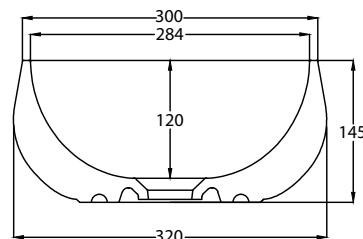

ATTENZIONE:
Superfici, pesi e misure riportate possono presentare leggere differenze rispetto ai pezzi reali, in considerazione e accordo delle caratteristiche di tolleranza intrinseche del materiale ceramico e del suo processo produttivo. L'azienda si riserva di cambiare schede tecniche e caratteristiche di funzionamento degli articoli in ogni momento e senza necessità di preavviso.

ATTENTION:
Surfaces, weights and dimensions can show some little differences compared to the real item, following typical intrinsic characteristics of ceramics material and production. The company reserves the right to change any technical specifications/dimension and/or operating characteristics of the products at any time and without giving notice.