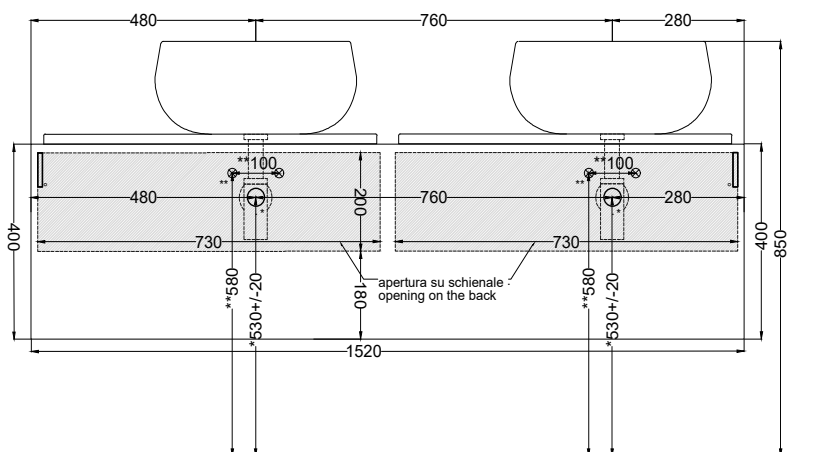

* = water outlet with SISP\SIFN\SIFCM\SIFBR
** = water inlet (hot\cold)
+ = fixings

FRONT

ATTENZIONE:
Superfici, pesi e misure riportate possono presentare leggere differenze rispetto ai pezzi reali, in considerazione e accordo delle caratteristiche di tolleranza intrinseche del materiale ceramico e del suo processo produttivo. L'azienda si riserva di cambiare schede tecniche e caratteristiche di funzionamento degli articoli in ogni momento e senza necessità di preavviso.

ATTENTION:
Surfaces, weights and dimensions can show some little differences compared to the real item, following typical intrinsic characteristics of ceramics material and production. The company reserves the right to change any technical specifications/ dimension and/or operating characteristics of the products at any time and without giving notice.