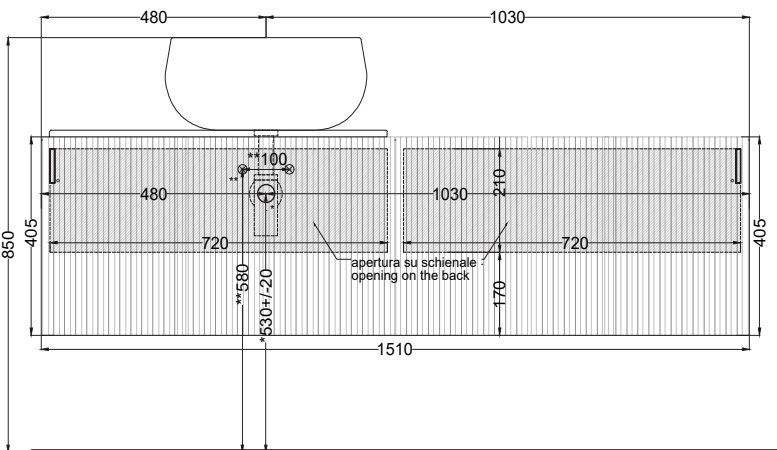

* = water outlet with SISP\SIFN\SIFCM\SIFBR
** = water inlet (hot\cold)
+ = fixings

FRONT

ATTENZIONE:
Superfici, pesi e misure riportate possono presentare leggere differenze rispetto ai pezzi reali, in considerazione e accordo delle caratteristiche di tolleranza intrinseche del materiale ceramico e del suo processo produttivo. L'azienda si riserva di cambiare schede tecniche e caratteristiche di funzionamento degli articoli in ogni momento e senza necessità di preavviso.

ATTENTION:
Surfaces, weights and dimensions can show some little differences compared to the real item, following typical intrinsic characteristics of ceramics material and production. The company reserves the right to change any technical specifications/ dimension and/or operating characteristics of the products at any time and without giving notice.