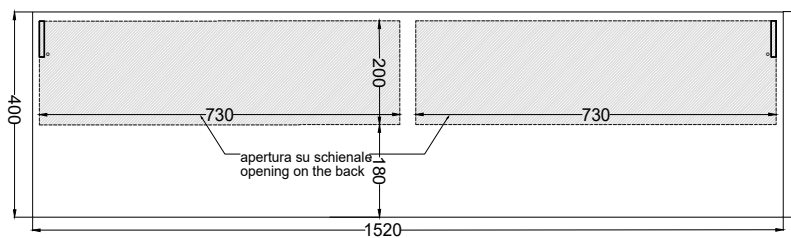

ATTENZIONE:
Superfici, pesi e misure riportate possono presentare leggere differenze rispetto ai pezzi reali, in considerazione e accordo delle caratteristiche di tolleranza intrinseche del materiale ceramico e del suo processo produttivo. L'azienda si riserva di cambiare schede tecniche e caratteristiche di funzionamento degli articoli in ogni momento e senza necessità di preavviso.

ATTENTION:
Surfaces, weights and dimensions can show some little differences compared to the real item, following typical intrinsic characteristics of ceramics material and production. The company reserves the right to change any technical specifications/ dimension and/or operating characteristics of the products at any time and without giving notice.