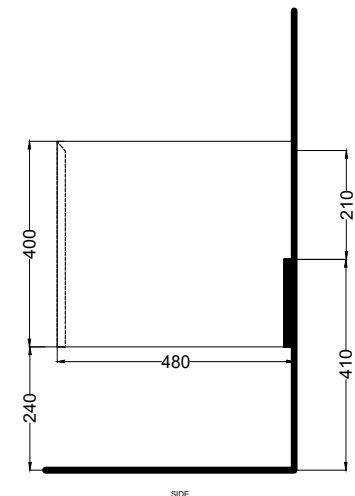

ATTENZIONE:
Superfici, pesi e misure riportate possono presentare leggere differenze rispetto ai pezzi reali, in considerazione e accordo delle caratteristiche di tolleranza intrinseche del materiale ceramico e del suo processo produttivo. L'azienda si riserva di cambiare schede tecniche e caratteristiche di funzionamento degli articoli in ogni momento e senza necessità di preavviso.

ATTENTION:
Surfaces, weights and dimensions can show some little differences compared to the real item, following typical intrinsic characteristics of ceramics material and production. The company reserves the right to change any technical specifications/ dimension and/or operating characteristics of the products at any time and without giving notice.