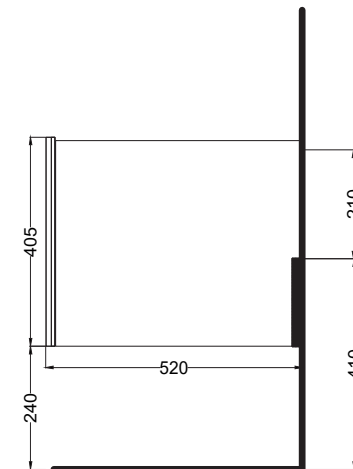

ATTENZIONE:
Superfici, pesi e misure riportate possono presentare leggere differenze rispetto ai pezzi reali, in considerazione e accordo delle caratteristiche di tolleranza intrinseche del materiale ceramico e del suo processo produttivo. L'azienda si riserva di cambiare schede tecniche e caratteristiche di funzionamento degli articoli in ogni momento e senza necessità di preavviso.

ATTENTION:
Surfaces, weights and dimensions can show some little differences compared to the real item, following typical intrinsic characteristics of ceramics material and production. The company reserves the right to change any technical specifications/dimension and/or operating characteristics of the products at any time and without giving notice.